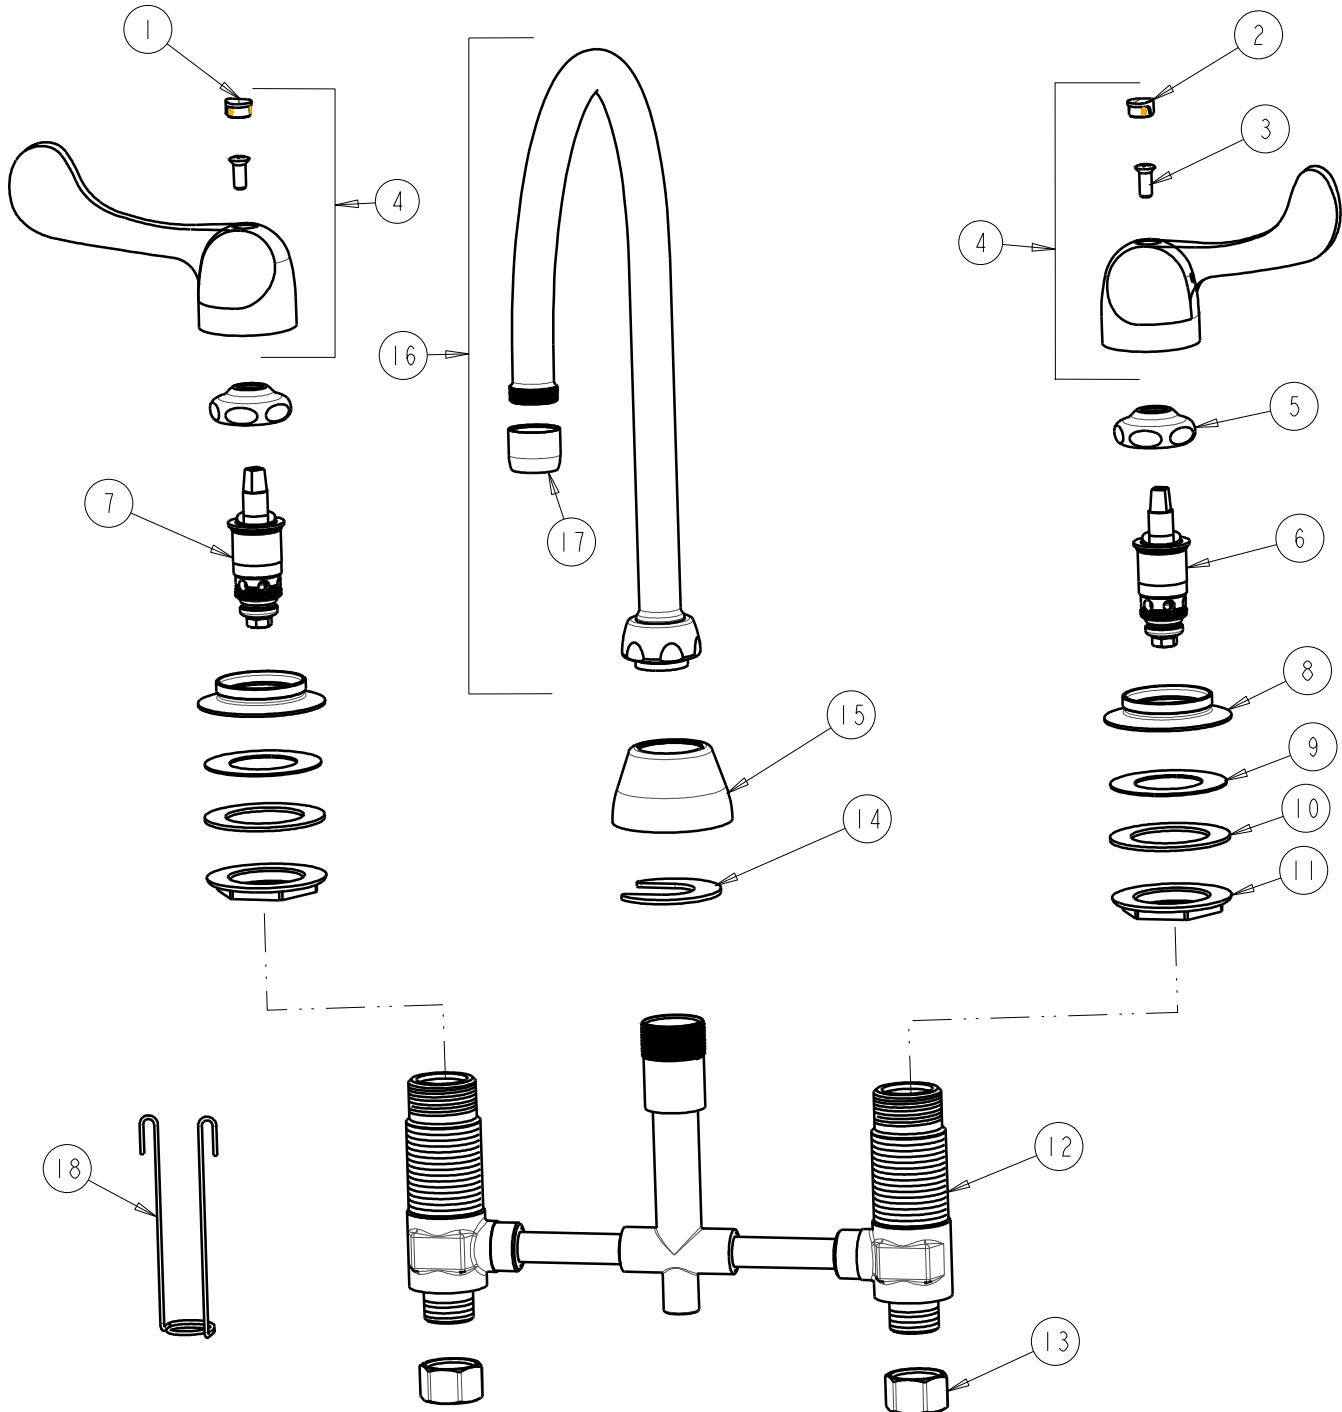

**CHICAGO FAUCETS**  
a Geberit company

2100 South Clearwater Drive  
Des Plaines, IL 60018  
Phone: 847-803-5000  
Fax: 847-803-5454  
www.chicagofaucets.com

**REPAIR PARTS**

BY: SID DATE: 01-22-08  
CHK: *[Signature]* REV:

FITTING NO.

**786-GN8AE3-320CP**

SUBMITTED MODEL NO.

ITEM NO.

**FOR TECHNICAL ASSISTANCE**  
1-800-TEC-TRUE (1-800-832-8783)

ITEM	PART NO.	DESCRIPTION	ITEM	PART NO.	DESCRIPTION
1	320-003JKNF	INDEX BUTTON (RED)	10	55-010JKNF	STEEL WASHER
2	320-004JKNF	INDEX BUTTON (BLUE)	11	250-004JKRBF	LOCKNUT
3	420-010JKRCF	SCREW, 10-32 UNC PH 1/2	12	---	VALVE BODY NOT SOLD SEPARATELY
4	320-PRJKCP	CANOPY HANDLE ASSEMBLY (PAIR)	13	49-005JKRBF	COUPLING NUT
5	1-214JKCP	CAP	14	200-006JKNF	C-WASHER
6	1-099XTJKNF	QUATURN UNIT (RH)	15	785-300JKCP	SPOUT BASE ESCUTCHEON
7	1-100XTJKNF	QUATURN UNIT (LH)	16	GN8AE3JKCP	FOR PARTS SEE GN8AE3JKCP
8	1797-122JKCP	FLANGE	17	E3JKCP	SOFTFLO OUTLET
9	739-056JKNF	RUBBER WASHER	18	200-007JKNF	HANGER