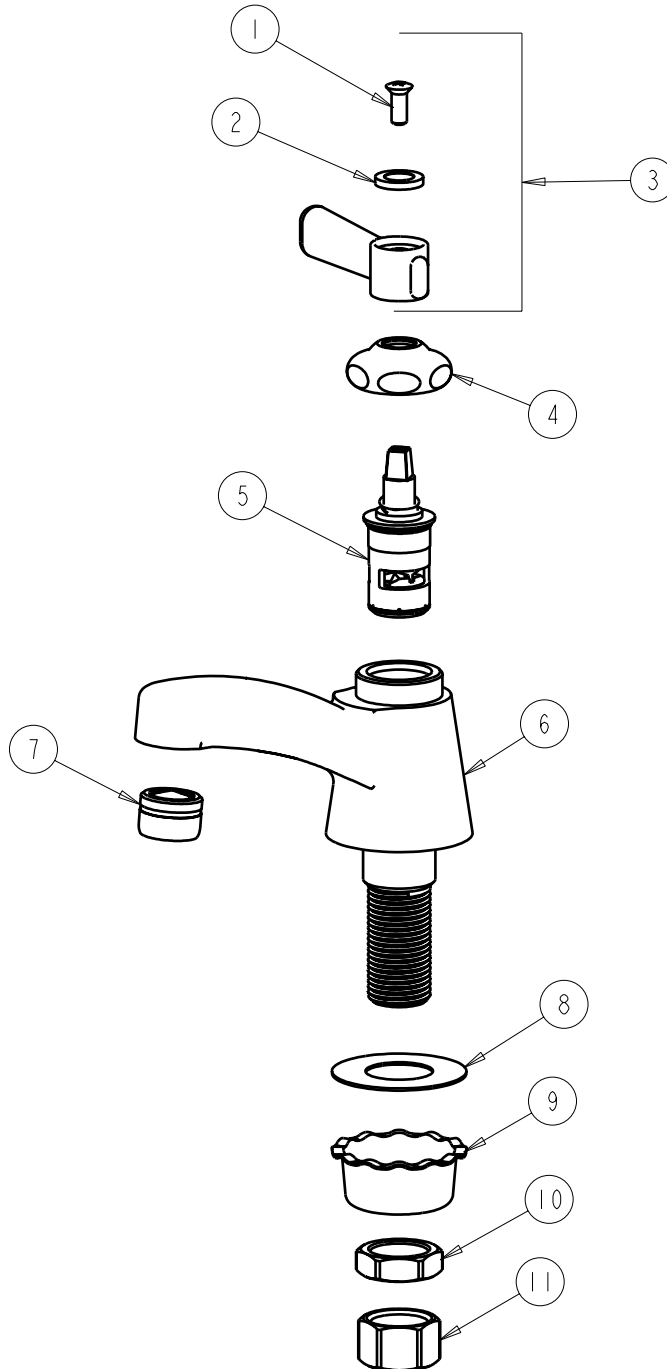

CHICAGO FAUCETS
a Geberit company

2100 South Clearwater Drive
Des Plaines, IL 60018
Phone: 847-803-5000
Fax: 847-803-5454
www.chicagofaucets.com

REPAIR PARTS

FITTING NO.

730-HOTXKCP

SUBMITTED MODEL NO.

BY: SID

DATE: 02-15-08

CHK: *[Signature]*

REV:

ITEM NO.

FOR TECHNICAL ASSISTANCE
1-800-TEC-TRUE (1-800-832-8783)

ITEM	PART NO.	DESCRIPTION	ITEM	PART NO.	DESCRIPTION
1	420-010JKRCF	SCREW, 10-32 UNC PH 1/2	7	E12JKCP	SOFTFLO OUTLET
2	633-023JKNF	INDEX BUTTON (RED)	8	333-103JKNF	RUBBER WASHER
3	369-HOTJKCP	LEVER HANDLE ASSEMBLY	9	1797-114JKNF	BASIN COCK WASHER
4	1-214JKCP	CAP	10	49-004JKRBF	LOCKNUT
5	1-100XKJKNF	LH CERAMIC QUATURN UNIT	11	49-005JKRBF	COUPLING NUT
6	---	VALVE BODY (NOT SOLD SEPARATELY)			