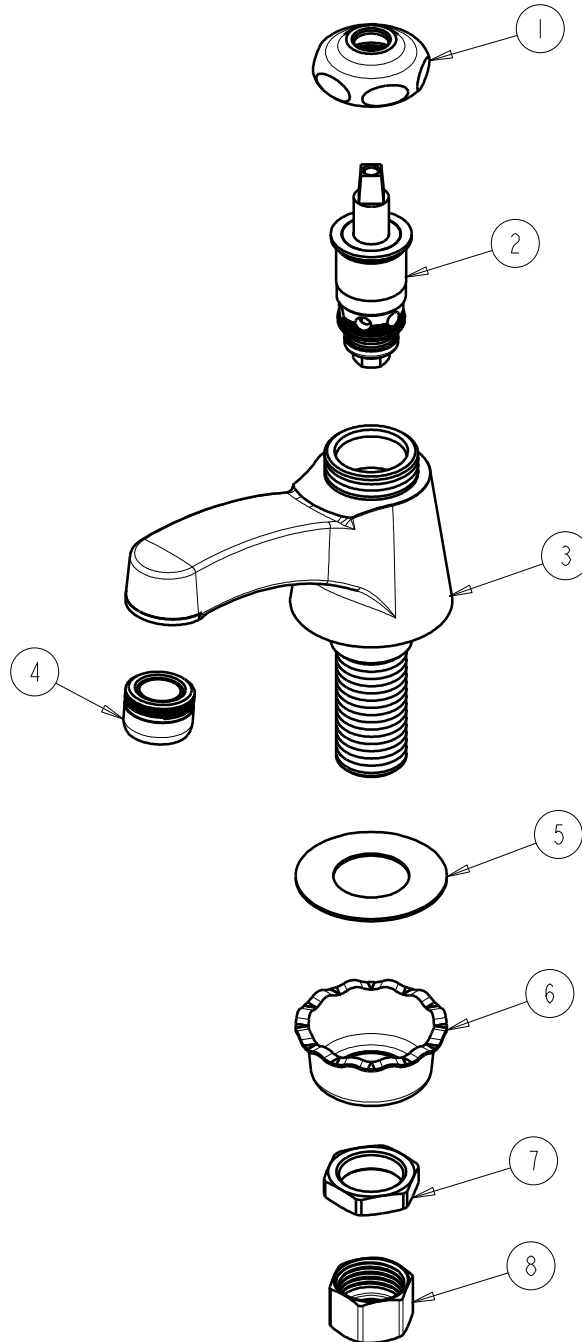

FITTING NO.

700-LESSHDLCP

SUBMITTED MODEL NO.

ITEM NO.

FOR TECHNICAL ASSISTANCE
1-800-TEC-TRUE (1-800-832-8783)

ITEM	PART NO.	DESCRIPTION
1	1-214JKCP	CAP
2	1-100XTJKNF	QUATURN UNIT (LH)
3	---	VALVE BODY, NOT SILD SEPARATELY
4	E12JKCP	SOFTFLO OUTLET
5	333-103JKNF	RUBBER WASHER
6	1797-114JKNF	BASIN COCK WASHER
7	49-004JKRBF	LOCKNUT
8	49-005JKRBF	COUPLING NUT