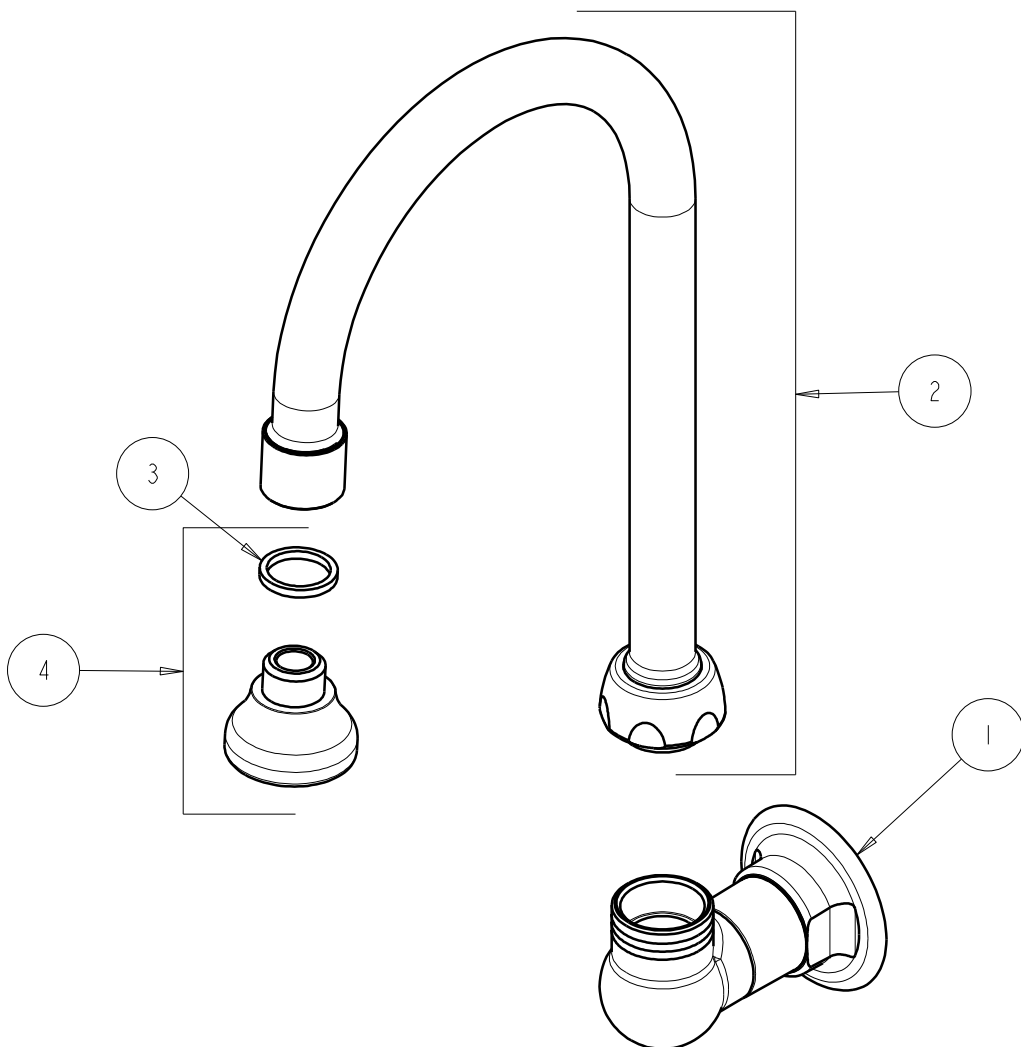

CHICAGO FAUCETS
a Geberit company

2100 South Clearwater Drive
Des Plaines, IL 60018
Phone: 847-803-5000
Fax: 847-803-5454
www.chicagofaucets.com

REPAIR PARTS

FITTING NO.

629-GN2BE4CP

SUBMITTED MODEL NO.

ITEM NO.

BY: SID DATE: 04-22-09

CHK: *[Signature]* REV: 04-27-09

FOR TECHNICAL ASSISTANCE
1-800-TEC-TRUE (1-800-832-8783)

ITEM	PART NO.	DESCRIPTION
1	629-LESSSPTCP	SINGLE WATER INLET FITTING
2	GN2BE4JKCP	FOR PARTS SEE GN2BE4JKCP
3	229-003JKNF	WASHER
4	E4JKCP	ROSE SPRAY OUTLET