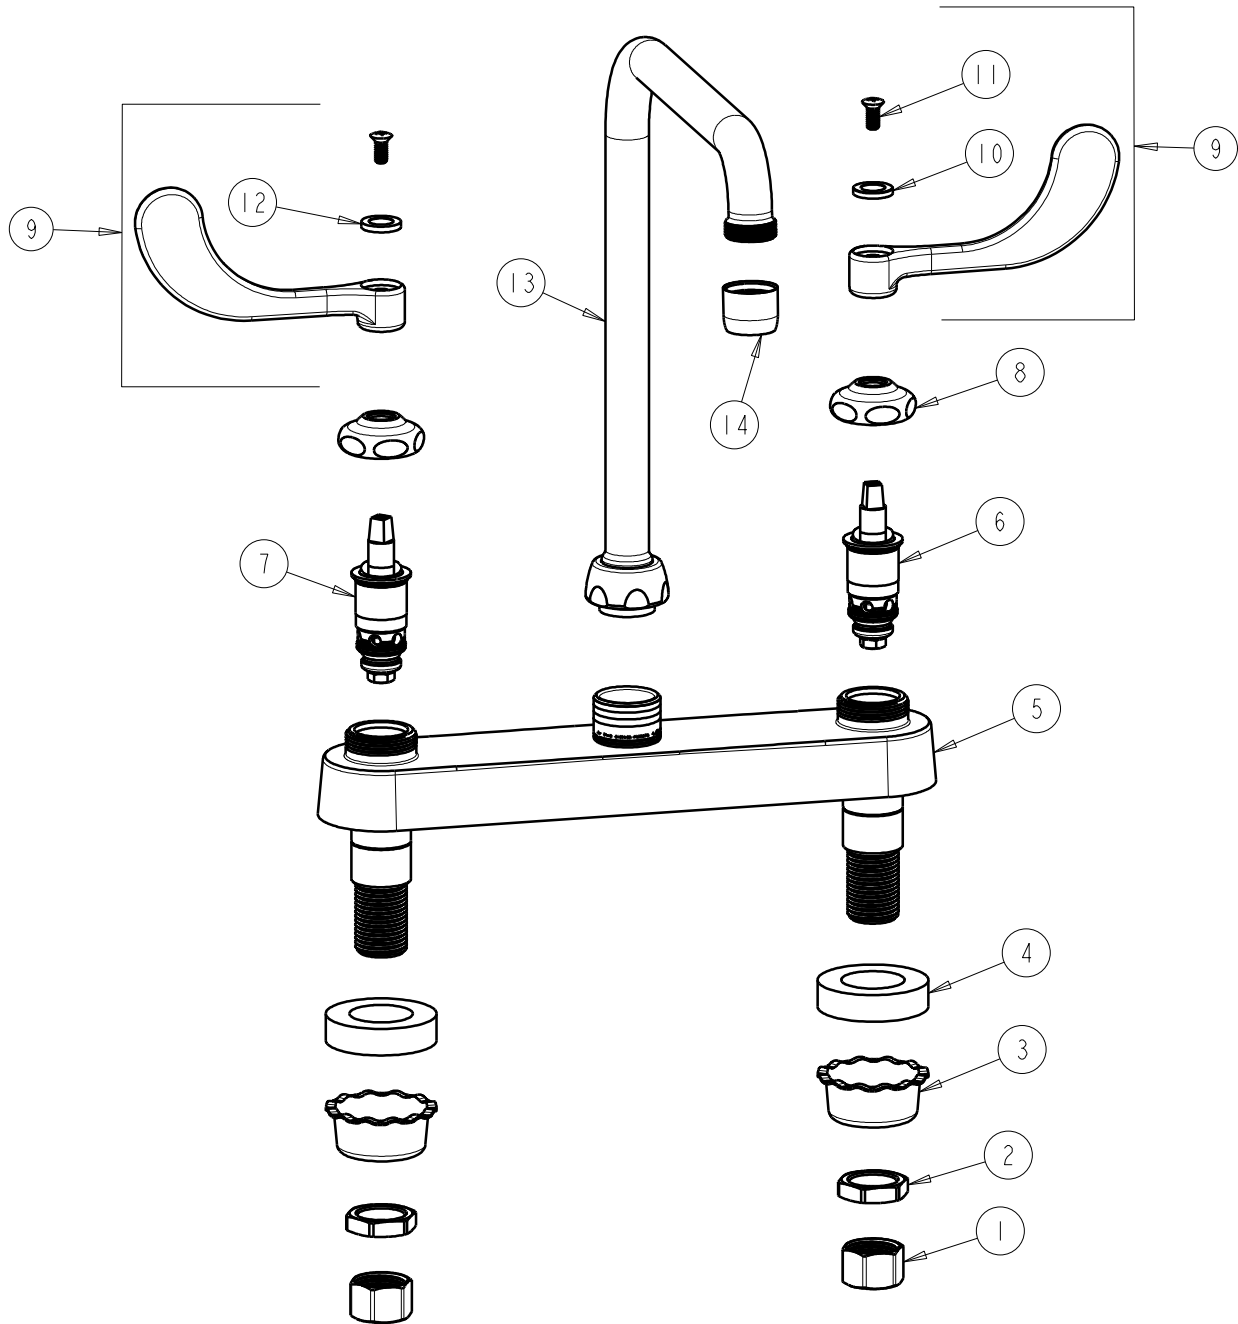

CHICAGO FAUCETS
a Geberit company

2100 South Clearwater Drive
Des Plaines, IL 60018
Phone: 847-803-5000
Fax: 847-803-5454
www.chicagofaucets.com

REPAIR PARTS

FITTING NO.

527-HA8-317CP

SUBMITTED MODEL NO.

ITEM NO.

FOR TECHNICAL ASSISTANCE
1-800-TEC-TRUE (1-800-832-8783)

BY: SID DATE: 12-21-09

CHK: *[Signature]* REV:

| ITEM | PART NO. | DESCRIPTION | ITEM | PART NO. | DESCRIPTION |
|------|--------------|----------------------------------|------|--------------|------------------------------|
| 1 | 49-005JKRBF | COUPLING NUT | 8 | 1-214JKCP | CAP |
| 2 | 49-004JKRBF | LOCKNUT | 9 | 317-PRJKCP | HANDLE, 4" WRISTBLADE (PAIR) |
| 3 | 1797-114JKNF | BASIN COCK WASHER | 10 | 633-123JKNF | INDEX BUTTON (BLUE) |
| 4 | 555-313JKNF | WASHER | 11 | 420-010JKRCF | SCREW, 10-32 UNC PH 1/2 |
| 5 | --- | VALVE BODY (NOT SOLD SEPARATELY) | 12 | 633-023JKNF | INDEX BUTTON (RED) |
| 6 | 1-099XTJKNF | QUATURN UNIT (RH) | 13 | HA8AJKCP | HIGH ARCH SWING SPOUT |
| 7 | 1-100XTJKNF | QUATURN UNIT (LH) | 14 | E3JKCP | SOFTFLO AERATOR OUTLET |