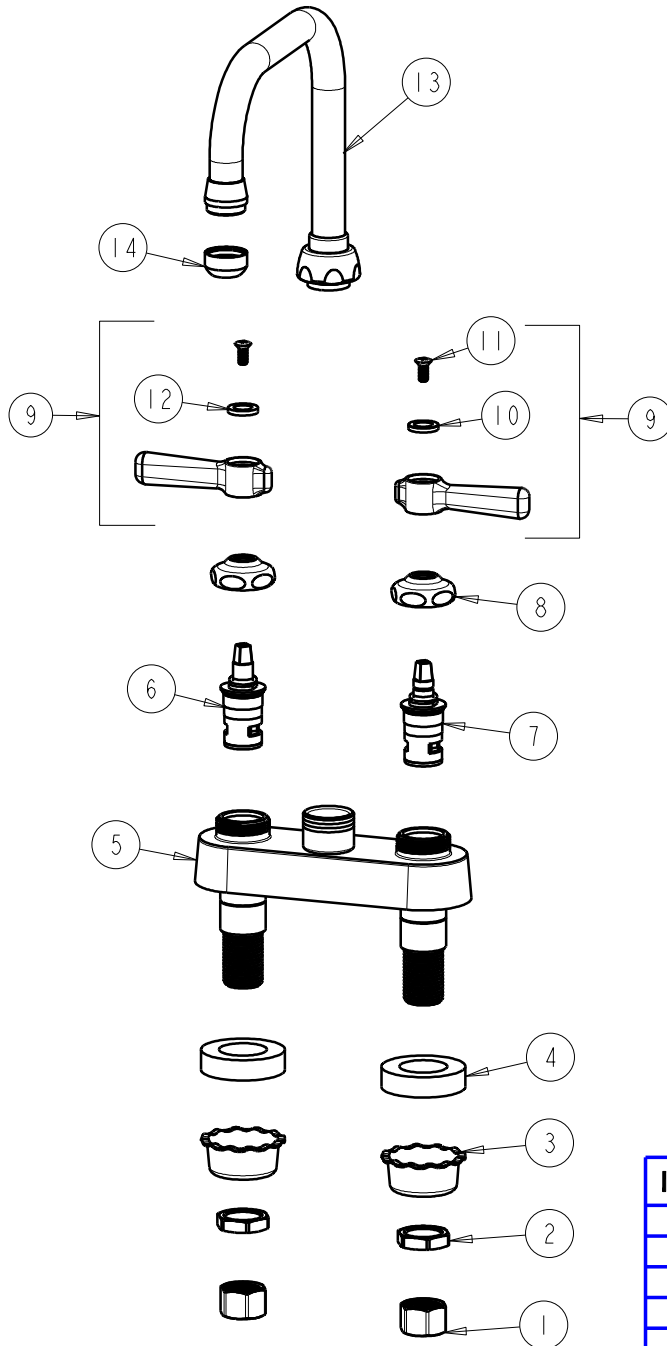

CHICAGO FAUCETS
a Geberit company

2100 South Clearwater Drive
Des Plaines, IL 60018
Phone: 847-803-5000
Fax: 847-803-5454
www.chicagofaucets.com

REPAIR PARTS

FITTING NO.

526-XKCP

SUBMITTED MODEL NO.

ITEM NO.

BY: JAR

DATE: 12-03-09

CHK: *JAR*

REV:

FOR TECHNICAL ASSISTANCE
1-800-TEC-TRUE (1-800-832-8783)

ITEM	PART NO.	DESCRIPTION
1	49-005JKRBF	COUPLING NUT
2	49-004JKRBF	LOCKNUT
3	1797-114JKNF	BASIN COCK WASHER
4	555-313JKNF	WASHER
5	—	VALVE BODY (NOT SOLD SEPARATELY)
6	1-100XKJKNF	LH CERAMIC CARTRIDGE 1/4
7	1-099XKJKNF	RH CERAMIC CARTRIDGE 1/4
8	1-214JKCP	CAP
9	369-PRJKCP	LEVER HANDLE ASSEMBLY (PAIR)
10	633-123JKNF	INDEX BUTTON (BLUE)
11	420-010JKRCF	SCREW, 10-32 UNC PH 1/2
12	633-023JKNF	INDEX BUTTON (RED)
13	DB6AJKCP	FOR PARTS SEE DB6AJKCP
14	E1JKRCF	QUIXTOP OUTLET