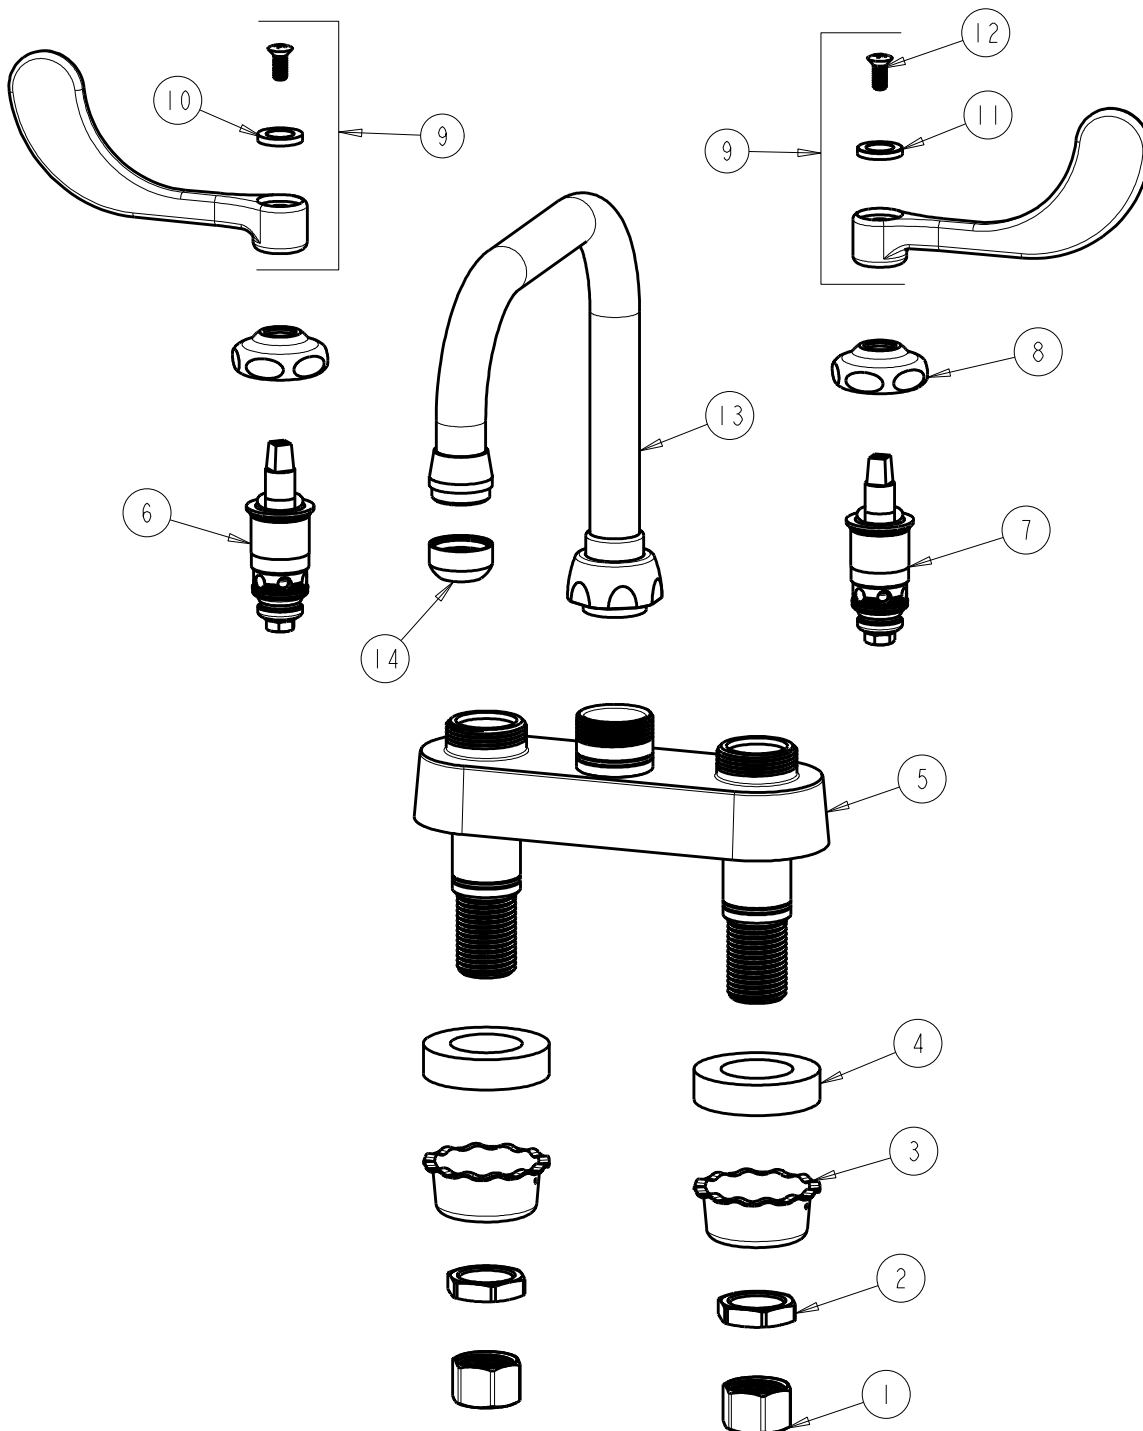

CHICAGO FAUCETS
a Geberit company

2100 South Clearwater Drive
Des Plaines, IL 60018
Phone: 847-803-5000
Fax: 847-803-5454
www.chicagofaucets.com

REPAIR PARTS

FITTING NO.

526-317CP

SUBMITTED MODEL NO.

ITEM NO.

FOR TECHNICAL ASSISTANCE
1-800-TEC-TRUE (1-800-832-8783)

BY: SID DATE: 11-01-11

CHK: *[Signature]* REV:

ITEM	PART NO.	DESCRIPTION	ITEM	PART NO.	DESCRIPTION
1	49-005JKRBF	COUPLING NUT	8	1-214JKCP	CAP
2	49-004JKRBF	LOCKNUT	9	317-PRJKCP	HANDLE, 4" WRISTBLADE (PAIR)
3	1797-114JKNF	BASIN COCK WASHER	10	633-023JKNF	INDEX BUTTON (RED)
4	555-313JKNF	WASHER	11	633-123JKNF	INDEX BUTTON (BLUE)
5	—	VALVE BODY (NOT SOLD SEPARATELY)	12	420-010JKRCF	SCREW, 10-32 UNC PH 1/2
6	1-100XTJKNF	QUATURN CARTRIDGE (LH)	13	DB6AJKCP	SPOUT
7	1-099XTJKNF	QUATURN CARTRIDGE (RH)	14	E1JKRCF	QUIXTOP OUTLET