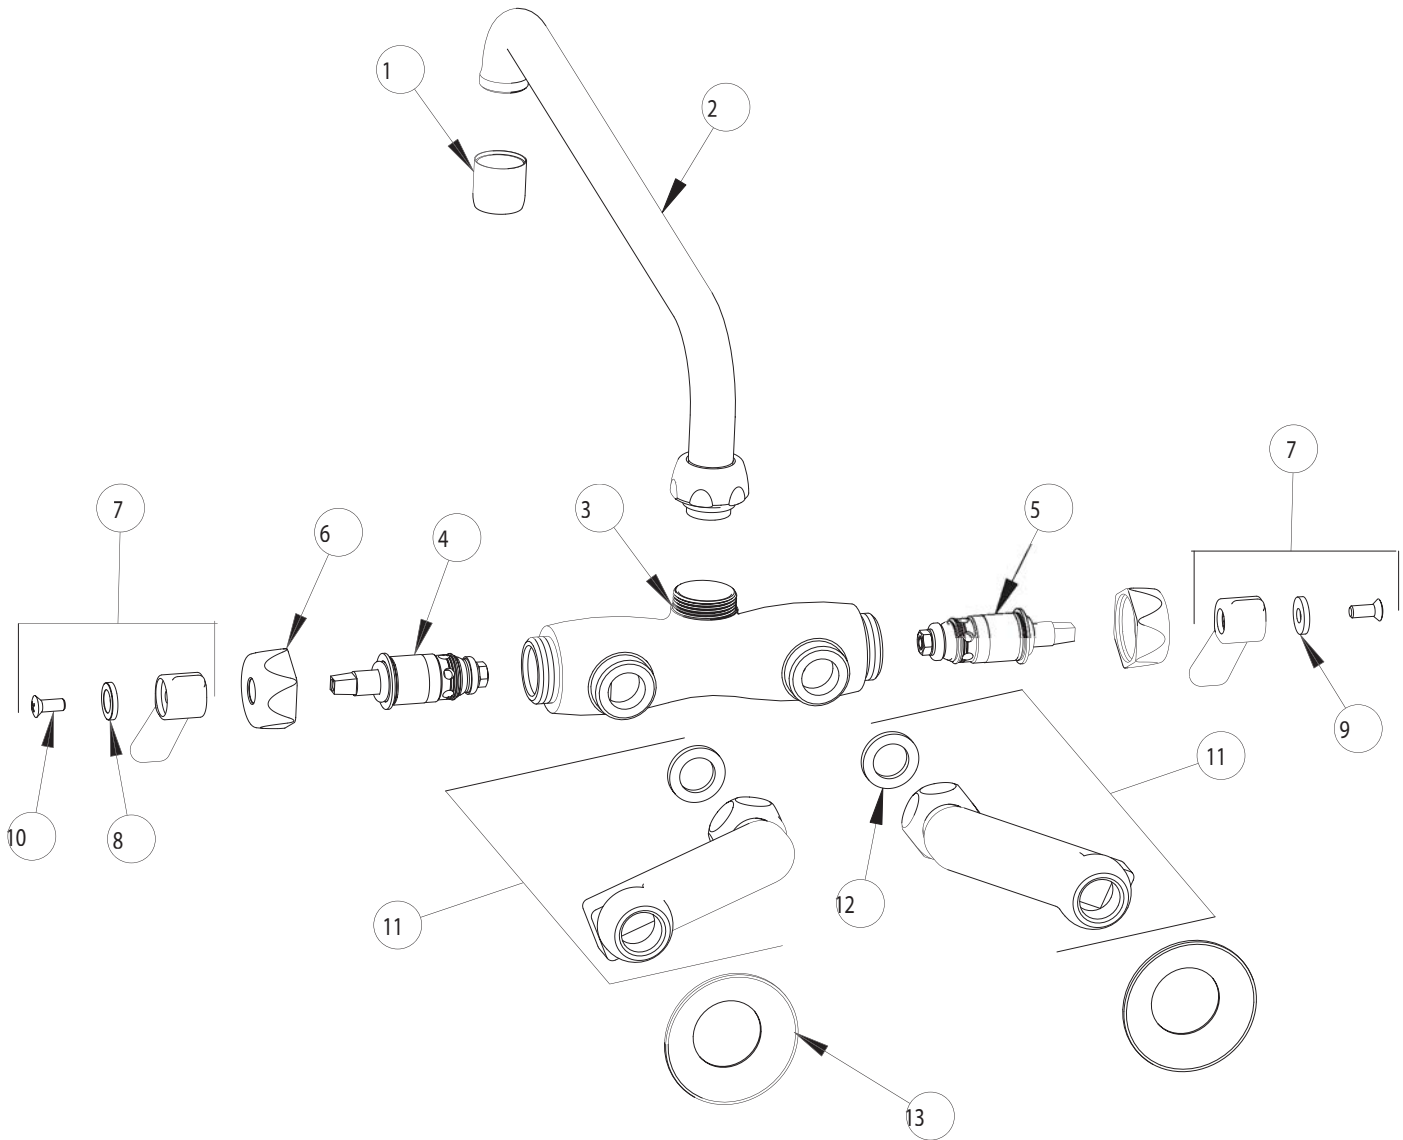

PARTS LIST

BY: SID
CHK'D:

FINISH:
DATE:

AS SPECIFIED
09-04-01

445-L12

ITEM NO.	PART NO.	DESCRIPTION	ITEM NO.	PART NO.	DESCRIPTION
1	E3	SOFTFLO OUTLET	8	633-123	INDEX BUTTON (BLUE)
2	L12	FOR PARTS SEE L12 WITH E3	9	633-023	INDEX BUTTON (RED)
3	-----	VALVE BODY (NOT SOLD SEPARATELY)	10	420-010	SCREW
4	1-099XT	QUATURN UNIT (RH)	11	H	'H' ARM ASSEMBLY w/WASHER
5	1-100XT	QUATURN UNIT (LH)	12	1-011	WASHER
6	444-005	CAP NUT	13	1-055	FLANGE
7	369PR	LEVER HANDLE ASSEMBLY			