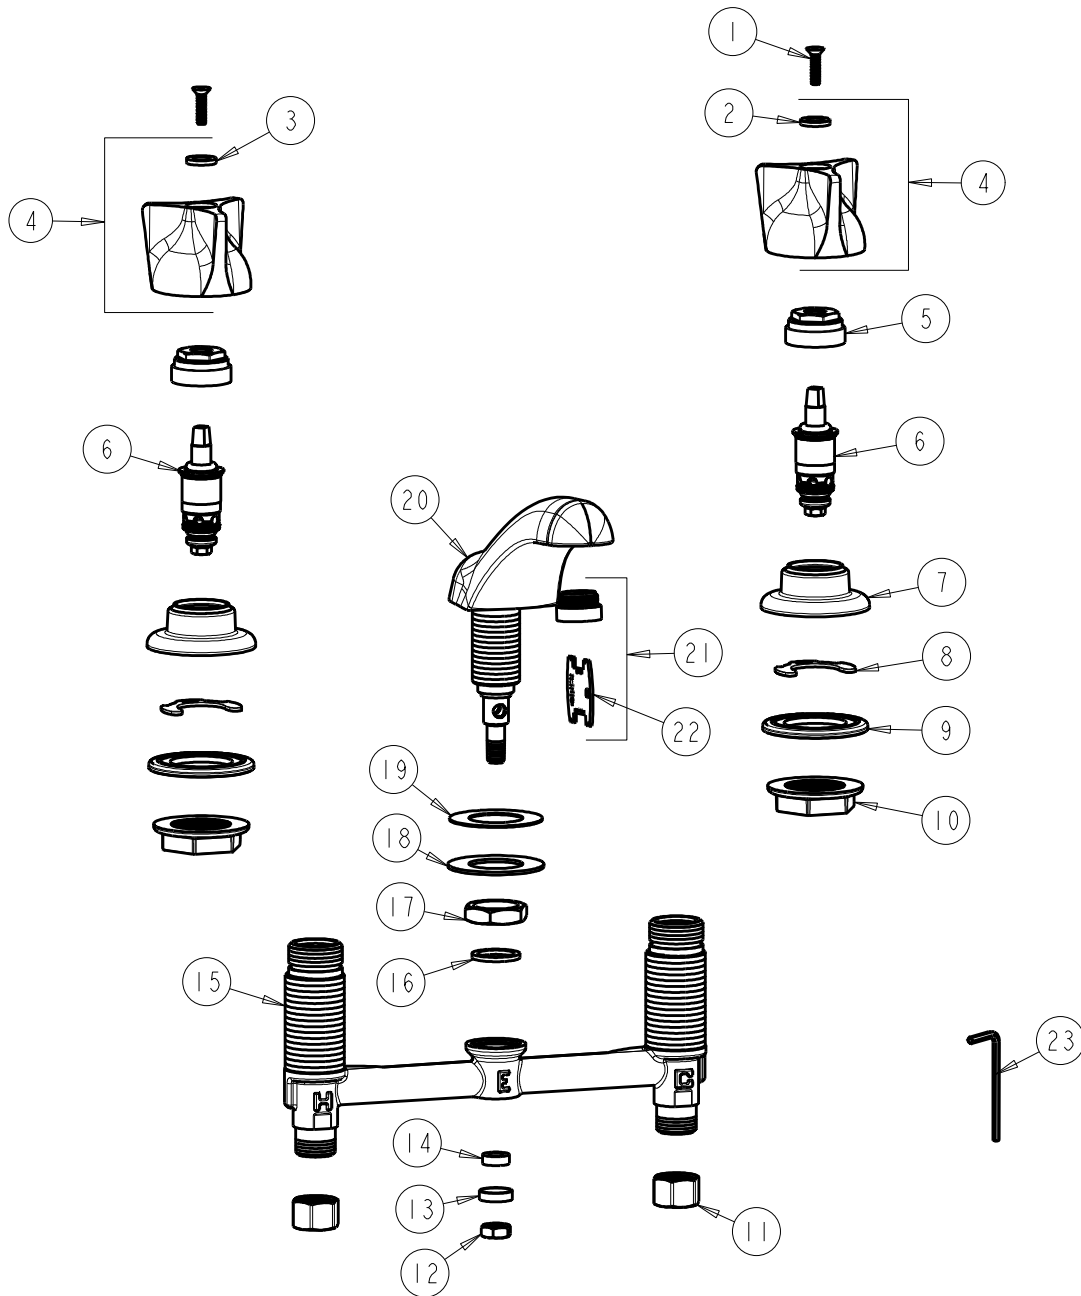

CHICAGO FAUCETS
a Geberit company

2100 South Clearwater Drive
Des Plaines, IL 60018
Phone: 847-803-5000
Fax: 847-803-5454
www.chicagofaucets.com

REPAIR PARTS

FITTING NO.
404-V950CP
SUBMITTED MODEL NO.

FOR TECHNICAL ASSISTANCE
1-800-TEC-TRUE (1-800-832-8783)

BY: JAR DATE: 01-14-03
CHK: REV: 07-06-11

ITEM NO.

ITEM	PART NO.	DESCRIPTION	ITEM	PART NO.	DESCRIPTION
1	420-021JKNF	SCREW, 1/8 FLAT HEX HEAD X 1/2	13	250-187JKRBF	RETAINER
2	633-123JKNF	INDEX BUTTON (BLUE)	14	1797-129JKNF	RUBBER WASHER
3	633-023JKNF	INDEX BUTTON (RED)	15	---	BODY, VALVE
4	950-PRJKCP	3-WING HANDLE ASSEMBLY (PAIR)	16	250-200JKNF	GASKET
5	400-004JKRBF	NUT, CAP	17	250-054JKRBF	LOCKNUT
6	1-100XTJKNF	QUATURN UNIT (LH)	18	50-014JKNF	STEEL WASHER
7	250-083JKCP	ESCUTCHEON	19	739-056JKNF	RUBBER WASHER
8	200-009JKNF	CLIP, RETAIN	20	401-301KJKCP	SPOUT ASSEMBLY
9	888-026JKNF	WASHER, SEALING	21	E12VPJKCP	V.R. SOFTFLO AERATOR W/ KEY
10	250-004JKNF	LOCKNUT	22	3-024JKRCF	KEY, VP
11	49-005JKRBF	COUPLING NUT	23	420-022JKNF	VANDAL PROOF WRENCH, 1/8 HEX
12	689-113JKRBF	NUT, 3/8-24 UNF X .56 X .22			