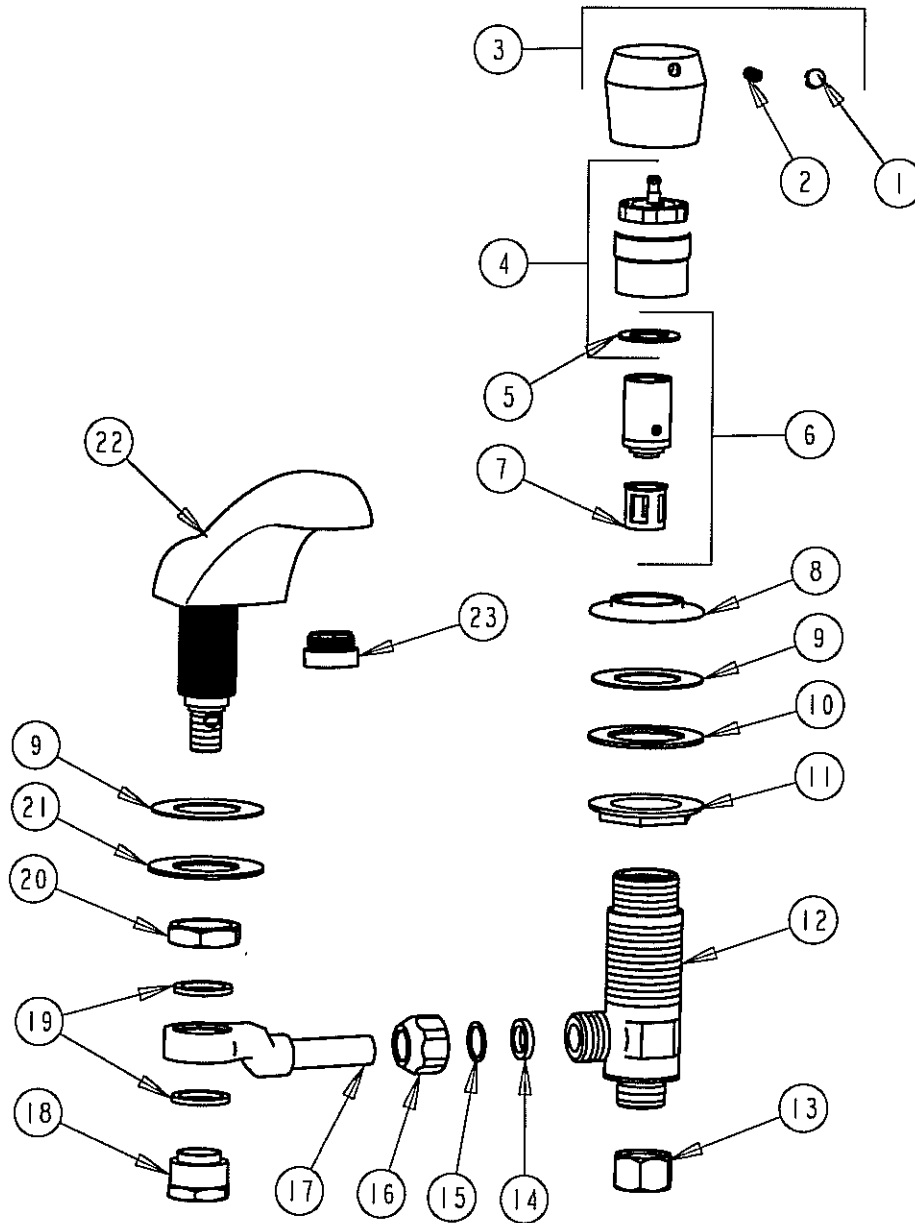

PARTS LIST

BY: SID
CHK'D: *[Signature]*

CHICAGO FAUCETS
Last As Long As The Building

FINISH: CHROME
DATE: 01-14-03

404-V665CW

ITEM NO.	PART NO.	DESCRIPTION	ITEM NO.	PART NO.	DESCRIPTION
1	665-309K	BUTTONS, HOT AND COLD	14	200-010	RUBBER WASHER
2	665-116	SET SCREW	15	250-027	BRASS WASHER
3	665-PSH	PUSH HANDLE ASSEMBLY	16	49-031	COUPLING NUT
4	665-190K	ACTUATOR ASSEMBLY	17	250-197K	R.H. SWIVEL ASSEMBLY
5	665-011	SEALING WASHER	18	872-102	NUT
6	671-X	METERING VALVE CARTRIDGE	19	250-200	GASKET
7	667-402	MVP FILTER	20	250-054	LOCKNUT
8	408-004	FLANGE	21	50-014	STEEL WASHER
9	739-056	RUBBER WASHER	22	401-302K	SPOUT ASSEMBLY
10	55-010	STEEL WASHER	23	E12VP	SOFTFLO ASSEMBLY
11	250-004	LOCKNUT			
12	250-094K	VALVE BODY ASSEMBLY			
13	49-005	COUPLING NUT			