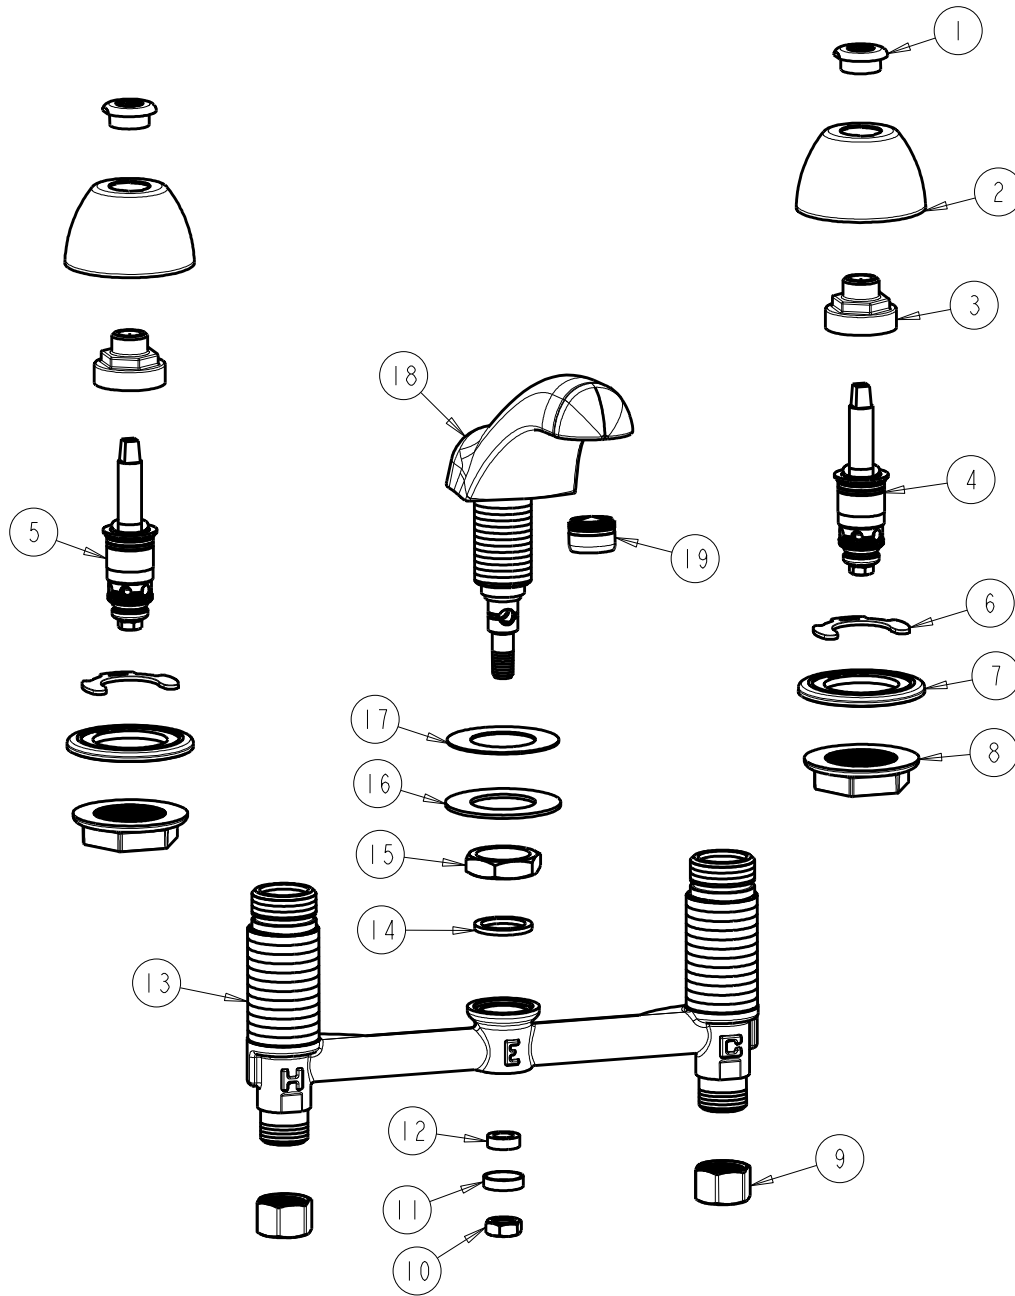

CHICAGO FAUCETS
a Geberit company

2100 South Clearwater Drive
Des Plaines, IL 60018
Phone: 847-803-5000
Fax: 847-803-5454
www.chicagofaucets.com

REPAIR PARTS

FITTING NO.

404-LESSHDLBCP

SUBMITTED MODEL NO.

BY: JAR

DATE: 05-08-09

CHK:

REV: 07-07-11

ITEM NO.

FOR TECHNICAL ASSISTANCE
1-800-TEC-TRUE (1-800-832-8783)

ITEM	PART NO.	DESCRIPTION	ITEM	PART NO.	DESCRIPTION
1	422-113JKCP	ESCUTCHEON NUT	11	250-187JKRBF	RETAINER
2	250-082JKCP	ESCUTCHEON	12	1797-129JKNF	RUBBER WASHER
3	274-014JKRBF	NUT, CAP	13	---	BODY, VALVE
4	377-XTRHJKABNF	RH QUATURN CARTRIDGE	14	250-200JKNF	GASKET
5	377-XTLHJKABNF	LH QUATURN CARTRIDGE	15	250-054JKRBF	LOCKNUT
6	200-009JKNF	CLIP, RETAIN	16	50-014JKNF	STEEL WASHER
7	888-026JKNF	WASHER, SEALING	17	739-056JKNF	RUBBER WASHER
8	250-004JKNF	LOCKNUT	18	401-301KJKCP	SPOUT ASSEMBLY
9	49-005JKRBF	COUPLING NUT	19	E12JKCP	SOFTFLO OUTLET
10	689-113JKRBF	NUT, 3/8-24 UNF X .56 X .22			