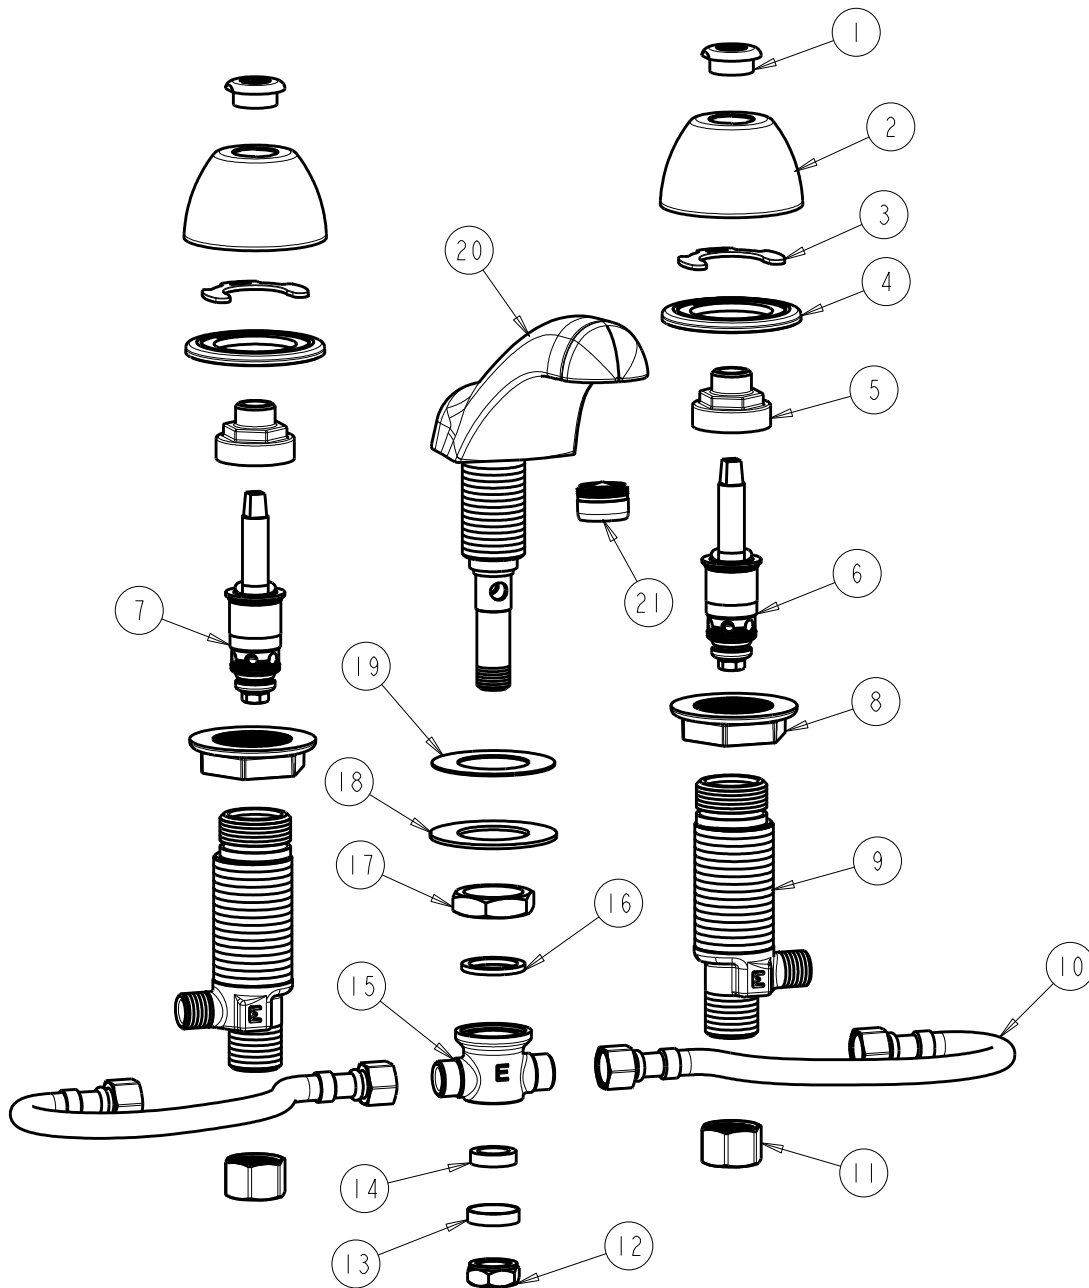

BY: SID

DATE: 07-06-11

CHK:

REV:

ITEM NO.

FOR TECHNICAL ASSISTANCE
1-800-TEC-TRUE (1-800-832-8783)

ITEM	PART NO.	DESCRIPTION	ITEM	PART NO.	DESCRIPTION
1	422-113JKCP	ESCUTCHEON NUT	12	689-013JKRBF	LOCKNUT FOR LAVATORY FITTINGS
2	250-082JKCP	ESCUTCHEON	13	250-087JKRBF	RETAINER
3	200-009JKNF	CLIP, RETAIN	14	1797-029JKNF	RUBBER WASHER
4	888-026JKNF	WASHER, SEALING	15	785-123JKRBF	TEE CONNECTION
5	274-014JKRBF	NUT, CAP	16	250-200JKNF	GASKET
6	377-XTRHJKNF	RH QUATURN CARTRIDGE	17	250-054JKRBF	LOCKNUT
7	377-XTLHJKNF	LH QUATURN CARTRIDGE	18	50-014JKNF	STEEL WASHER
8	250-004JKNF	LOCKNUT	19	739-056JKNF	RUBBER WASHER
9	250-075JKRBF	BODY, VALVE	20	401-304JKCP	SPOUT ASSEMBLY
10	250-001KJKNF	HOSE, 3/8 X 3/8	21	E12JKCP	SOFTFLO OUTLET
11	49-005JKRBF	COUPLING NUT			