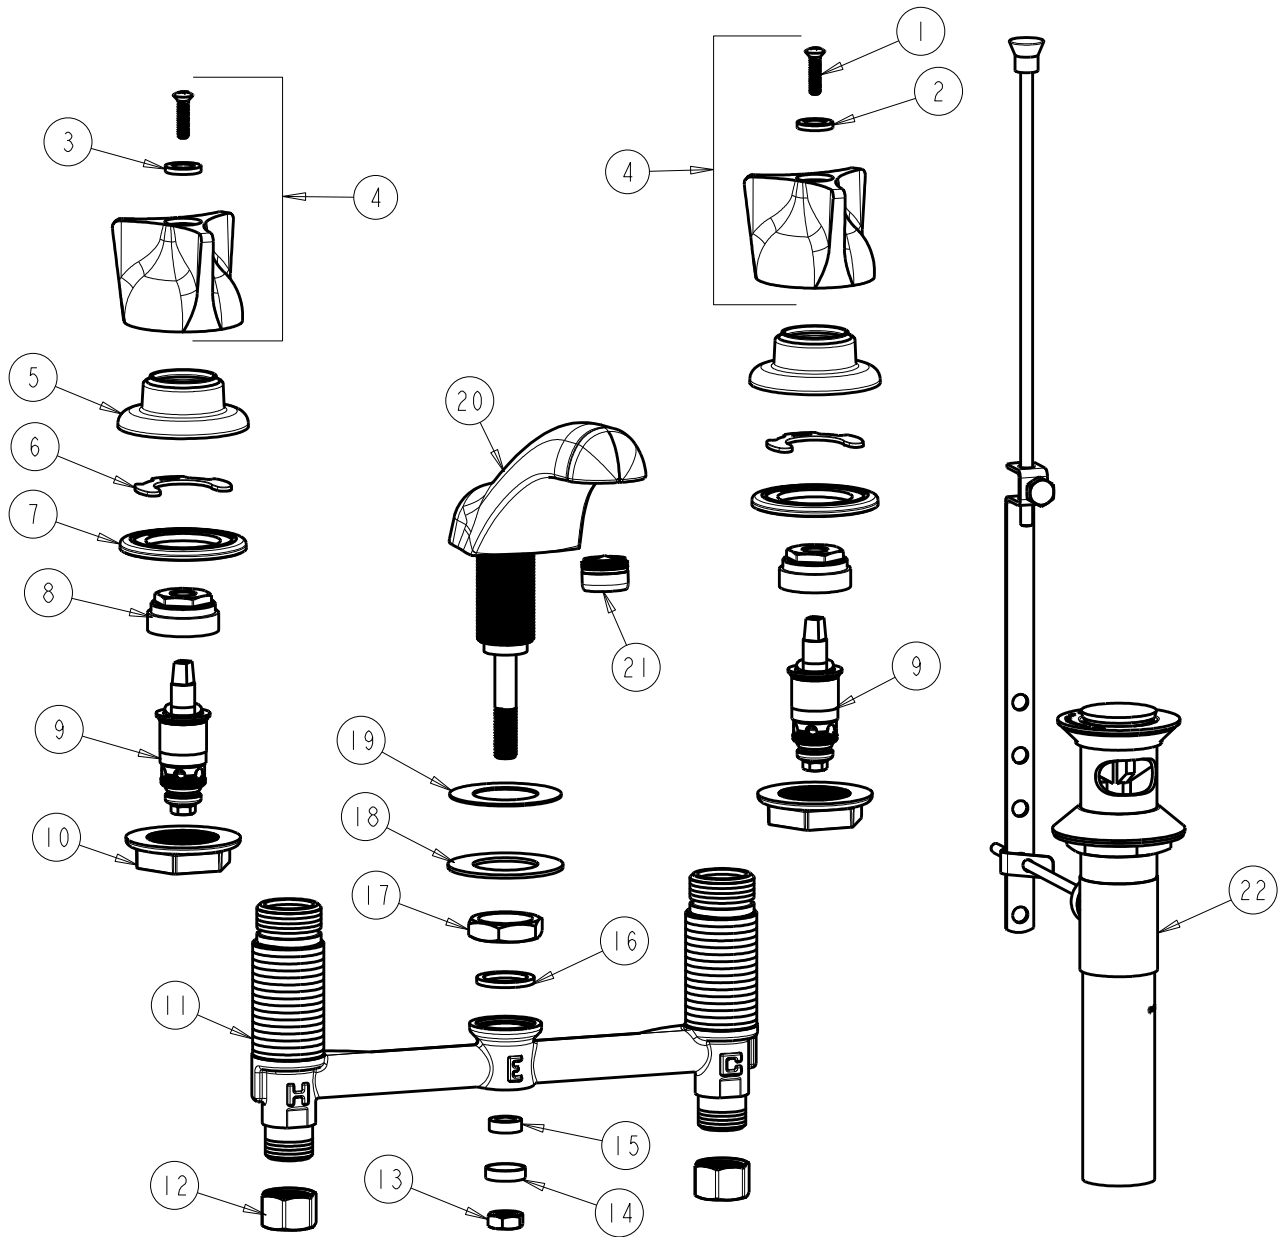

**CHICAGO FAUCETS**  
a Geberit company

2100 South Clearwater Drive  
Des Plaines, IL 60018  
Phone: 847-803-5000  
Fax: 847-803-5454  
www.chicagofaucets.com

**REPAIR PARTS**

FITTING NO.  
**404-950POCP**  
SUBMITTED MODEL NO.

**FOR TECHNICAL ASSISTANCE**  
1-800-TEC-TRUE (1-800-832-8783)

BY: SID DATE: 07-07-11  
CHK: REV:

ITEM NO.

ITEM	PART NO.	DESCRIPTION	ITEM	PART NO.	DESCRIPTION
1	250-093JKRCF	SCREW	12	49-005JKRBF	COUPLING NUT
2	633-123JKNF	INDEX BUTTON (BLUE)	13	689-113JKRBF	NUT, 3/8-24 UNF X .56 X .22
3	633-023JKNF	INDEX BUTTON (RED)	14	250-187JKRBF	RETAINER
4	950-PRJKCP	3-WING HANDLE ASSEMBLY (PAIR)	15	1797-129JKNF	RUBBER WASHER
5	250-083JKCP	ESCUTCHEON	16	250-200JKNF	GASKET
6	200-009JKNF	CLIP, RETAIN	17	250-054JKRBF	LOCKNUT
7	888-026JKNF	WASHER, SEALING	18	50-014JKNF	STEEL WASHER
8	400-004JKRBF	NUT, CAP	19	739-056JKNF	RUBBER WASHER
9	1-100XTJKNF	QUATURN UNIT (LH)	20	741-301JKCP	CAST SPOUT ASSEMBLY
10	250-004JKNF	LOCKNUT	21	E12JKCP	SOFTFLO OUTLET
11	---	BODY, VALVE	22	1222-KJKCP	POP-UP WASTE