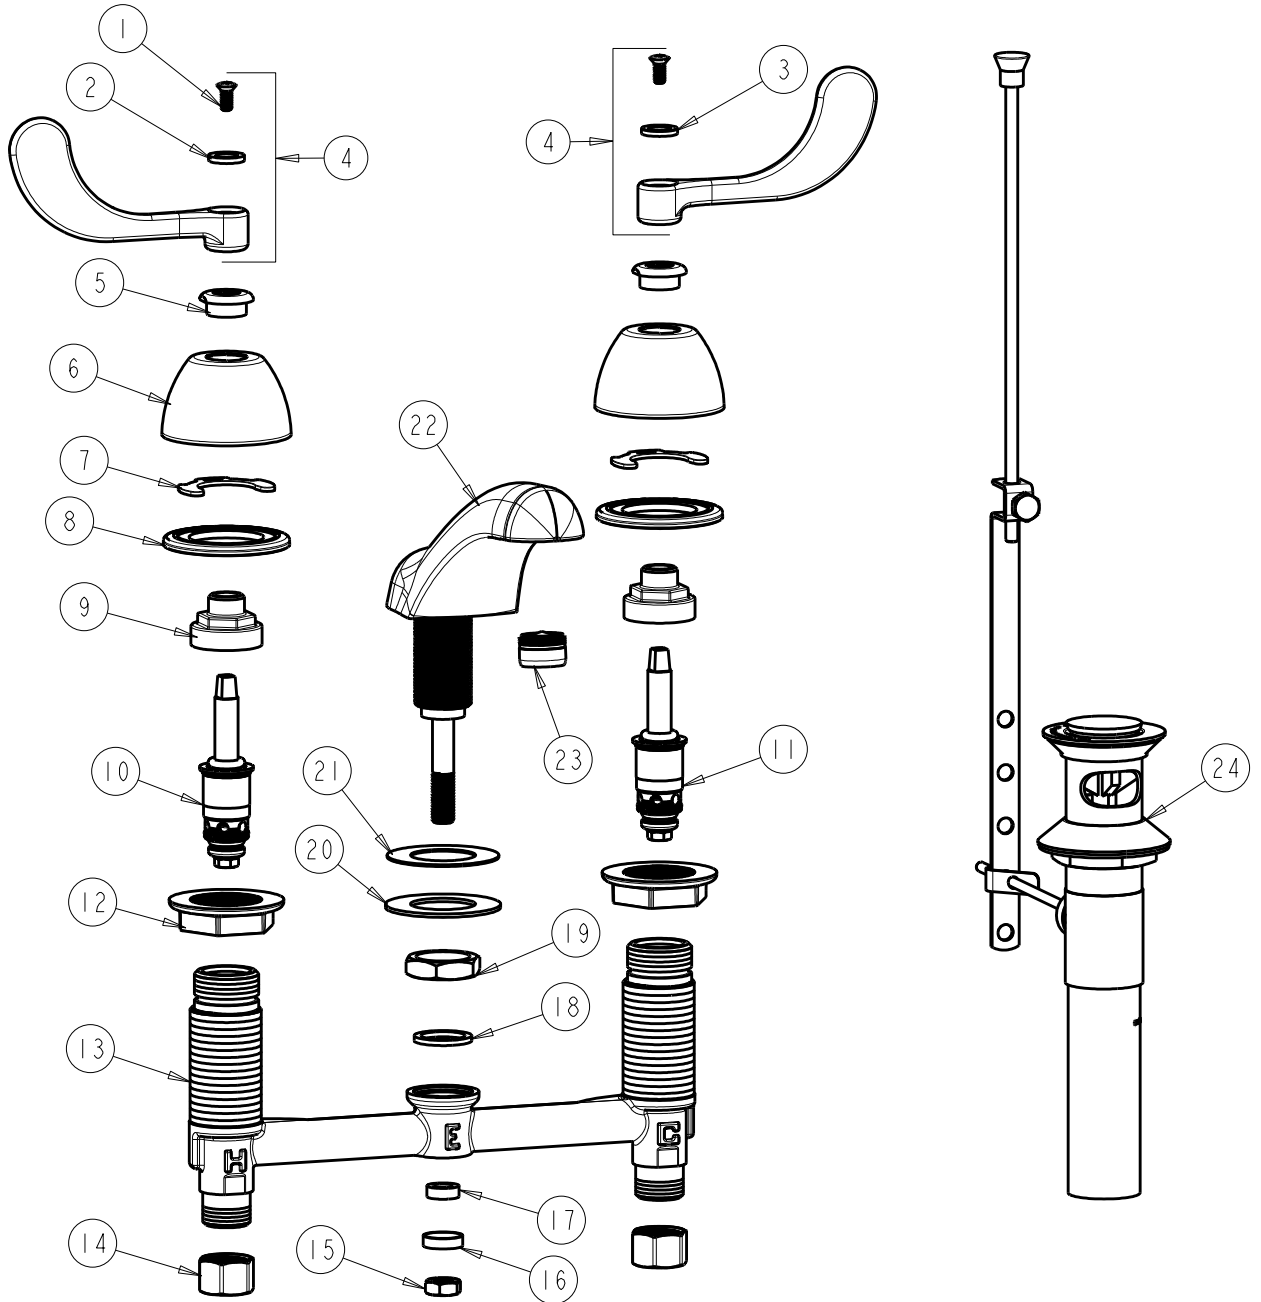

CHICAGO FAUCETS 

a Geberit company

2100 South Clearwater Drive
Des Plaines, IL 60018
Phone: 847-803-5000
Fax: 847-803-5454
www.chicagofaucets.com

REPAIR PARTS

BY: SID DATE: 07-08-11
CHK: REV:

FITTING NO.

404-317POCP

SUBMITTED MODEL NO.

ITEM NO.

FOR TECHNICAL ASSISTANCE
1-800-TEC-TRUE (1-800-832-8783)

ITEM	PART NO.	DESCRIPTION	ITEM	PART NO.	DESCRIPTION
1	420-010JKRCF	SCREW, 10-32 UNC PH 1/2	13	—	BODY, VALVE
2	633-023JKNF	INDEX BUTTON (RED)	14	49-005JKRBF	COUPLING NUT
3	633-123JKNF	INDEX BUTTON (BLUE)	15	689-113JKRBF	NUT, 3/8-24 UNF X .56 X .22
4	317-PRJKCP	HANDLE, 4" WRISTBLADE (PAIR)	16	250-187JKRBF	RETAINER
5	422-113JKCP	ESCUTCHEON NUT	17	1797-129JKNF	RUBBER WASHER
6	250-082JKCP	ESCUTCHEON	18	250-200JKNF	GASKET
7	200-009JKNF	CLIP, RETAIN	19	250-054JKRBF	LOCKNUT
8	888-026JKNF	WASHER, SEALING	20	50-014JKNF	STEEL WASHER
9	274-014JKRBF	NUT, CAP	21	739-056JKNF	RUBBER WASHER
10	377-XTLHJKNF	LH QUATURN CARTRIDGE	22	741-301JKJCP	CAST SPOUT ASSEMBLY
11	377-XTRHJKNF	RH QUATURN CARTRIDGE	23	E12JKCP	SOFTFLO OUTLET
12	250-004JKNF	LOCKNUT	24	1222-KJKCP	POP-UP WASTE