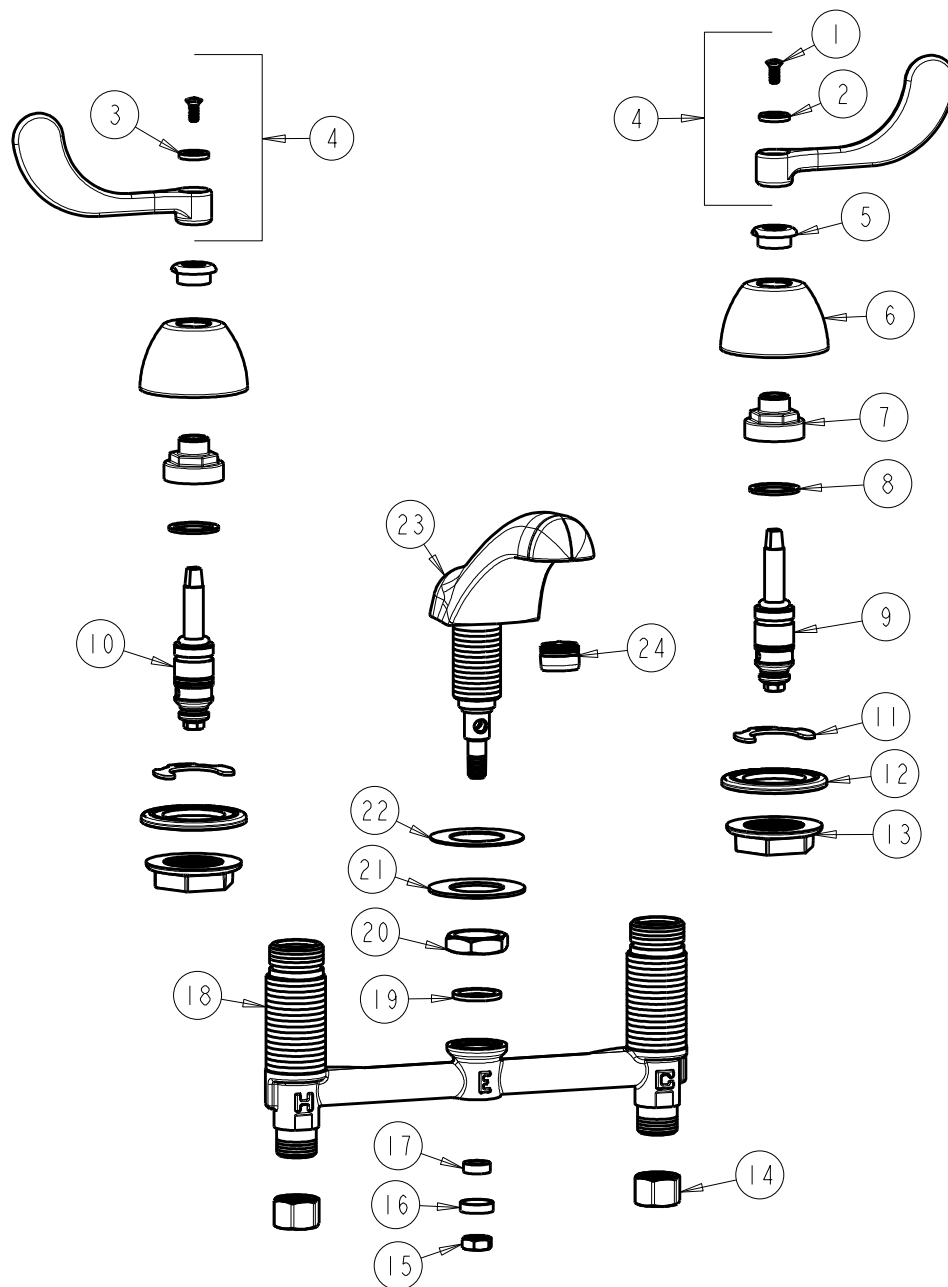

CHICAGO FAUCETS
a Geberit company

2100 South Clearwater Drive
Des Plaines, IL 60018
Phone: 847-803-5000
Fax: 847-803-5454
www.chicagofaucets.com

REPAIR PARTS

FITTING NO.

404-317-245CP

SUBMITTED MODEL NO.

BY: JAR

DATE: 08-21-02

CHK:

REV: 07-07-11

ITEM NO.

FOR TECHNICAL ASSISTANCE
1-800-TEC-TRUE (1-800-832-8783)

ITEM	PART NO.	DESCRIPTION	ITEM	PART NO.	DESCRIPTION
1	420-010JKRCF	SCREW, 10-32 UNC PH 1/2	13	250-004JKNF	LOCKNUT
2	633-123JKNF	INDEX BUTTON (BLUE)	14	49-005JKRBF	COUPLING NUT
3	633-023JKNF	INDEX BUTTON (RED)	15	689-113JKRBF	NUT, 3/8-24 UNF X .56 X .22
4	317-PRJKCP	HANDLE, 4" WRISTBLADE (PAIR)	16	250-187JKRBF	RETAINER
5	422-113JKCP	ESCUTCHEON NUT	17	1797-129JKNF	RUBBER WASHER
6	250-082JKCP	ESCUTCHEON	18	----	BODY, VALVE
7	274-014JKRBF	NUT, CAP	19	250-200JKNF	GASKET
8	1-343JKNF	GASKET	20	250-054JKRBF	LOCKNUT
9	377-X245RHJKNF	RH QUATURN FLO-CONTROL	21	50-014JKNF	STEEL WASHER
10	377-X245LHJKNF	LH QUATURN FLO-CONTROL	22	739-056JKNF	RUBBER WASHER
11	200-009JKNF	CLIP, RETAIN	23	401-301KJKCP	SPOUT ASSEMBLY
12	888-026JKNF	WASHER, SEALING	24	E12JKCP	SOFTFLO OUTLET