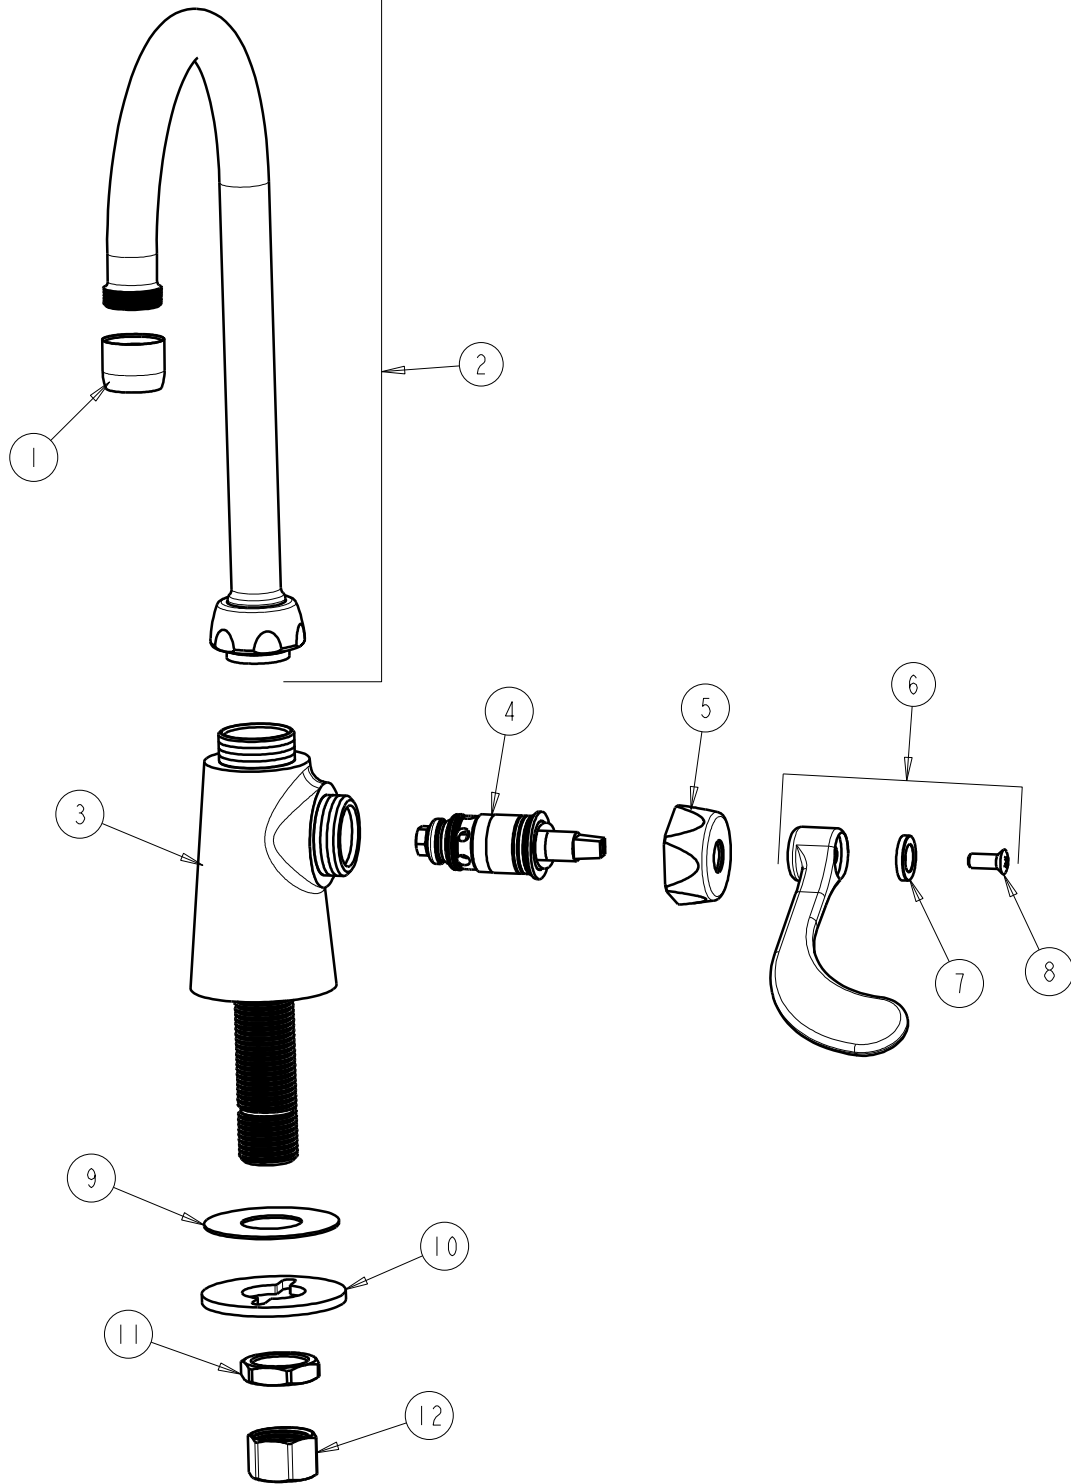

CHICAGO FAUCETS
a Geberit company

2100 South Clearwater Drive
Des Plaines, IL 60018
Phone: 847-803-5000
Fax: 847-803-5454
www.chicagofaucets.com

REPAIR PARTS

FITTING NO.
350-317ABCP
SUBMITTED MODEL NO.

FOR TECHNICAL ASSISTANCE
1-800-TEC-TRUE (1-800-832-8783)

BY: SID DATE: 05-07-09
CHK: *[Signature]* REV:

ITEM NO.

ITEM	PART NO.	DESCRIPTION	ITEM	PART NO.	DESCRIPTION
1	E3JKCP	SOFTFLO AERATOR OUTLET	7	633-123JKNF	INDEX BUTTON (BLUE)
2	GN2AE3JKCP	FOR PARTS SEE GN2AE3JKCP	8	420-010JKRCF	SCREW, 10-32 UNC PH 1/2
3	---	BODY VALVE (NOT SOLD SEPARATELY)	9	52-007JKNF	WASHER, RUBBER
4	AB1-099XTJKNF	QUATURN UNIT (RH)	10	807-112JKNF	WASHER
5	444-005JKCP	CAP	11	49-004JKRBF	LOCKNUT
6	317-COLDJKCP	WRISTBLADE HANDLE	12	49-005JKRBF	COUPLING NUT