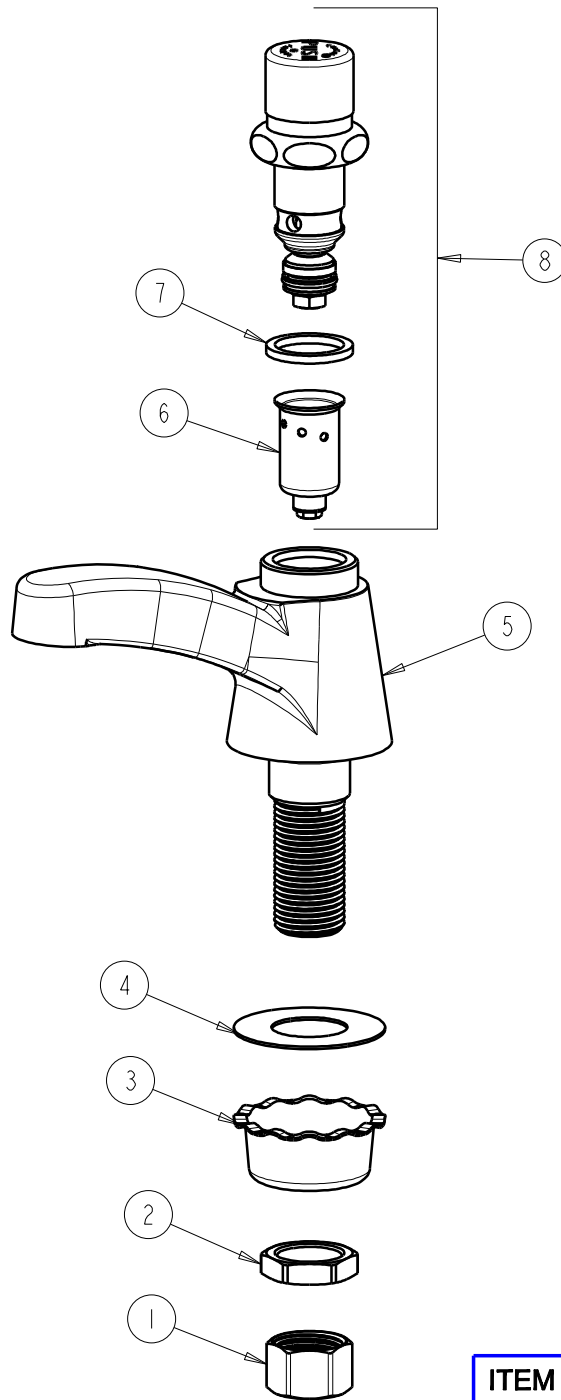

CHICAGO FAUCETS
a Geberit company

2100 South Clearwater Drive
Des Plaines, IL 60018
Phone: 847-803-5000
Fax: 847-803-5454
www.chicagofaucets.com

REPAIR PARTS

BY: SID DATE: 08-25-09
CHK: *[Signature]* REV:

FITTING NO.

333-SLOLESSE12PSHCP

SUBMITTED MODEL NO.

ITEM NO.

FOR TECHNICAL ASSISTANCE
1-800-TEC-TRUE (1-800-832-8783)

ITEM	PART NO.	DESCRIPTION
1	49-005JKRBF	COUPLING NUT
2	49-004JKRBF	LOCKNUT
3	1797-114JKNF	BASIN COCK WASHER
4	333-103JKNF	RUBBER WASHER
5	—	BODY (NOT SOLD SEPARATELY)
6	333-073KJKNF	DASHPOT, SLOW
7	1-043JKNF	GASKET, CAP 1 X .80 X .09
8	333-XSLOPSHJKNF	SLOW PUSH BUTTON UNIT