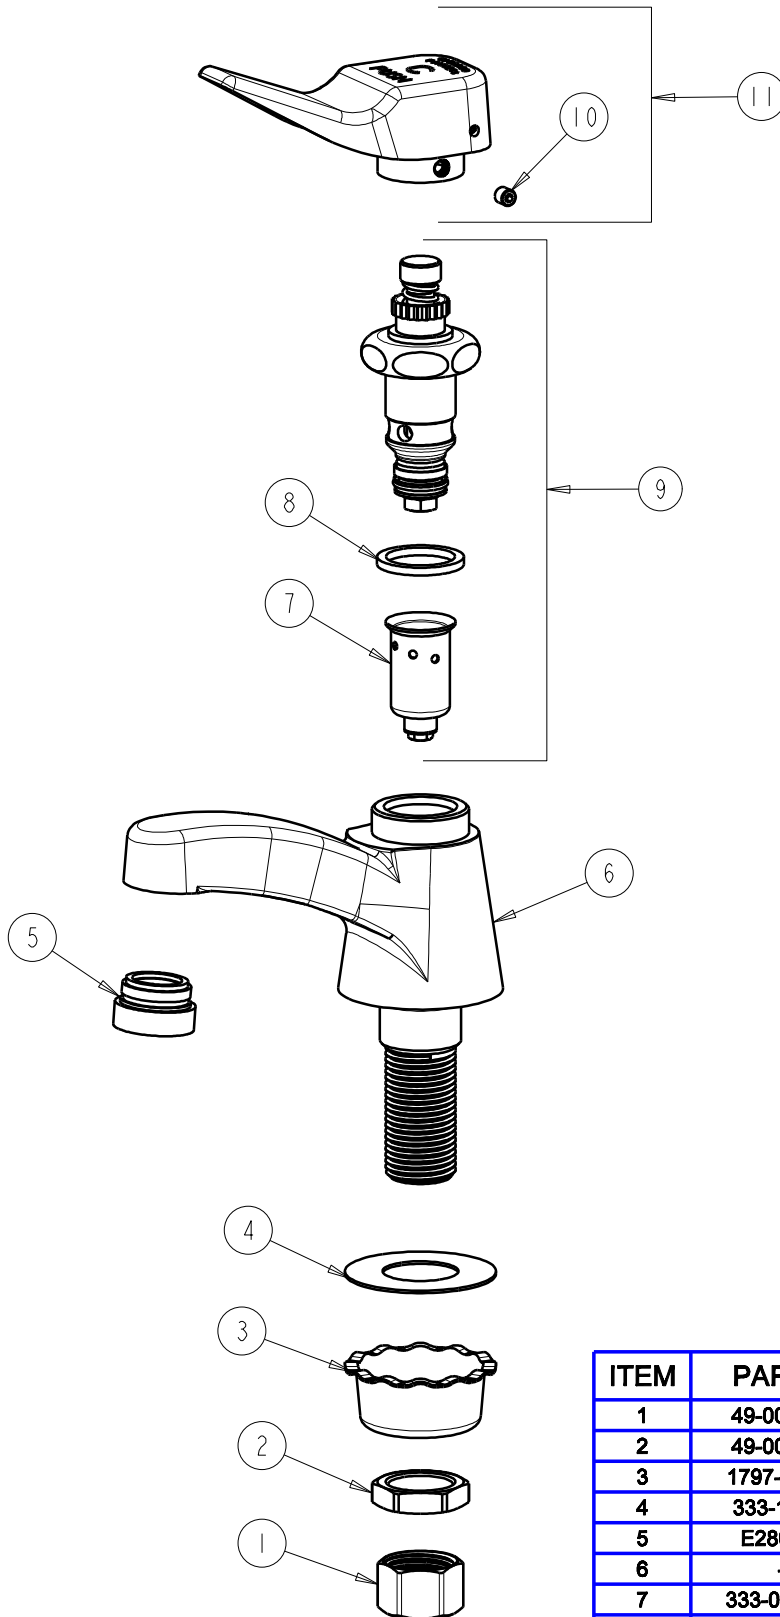

CHICAGO FAUCETS
a Geberit company

2100 South Clearwater Drive
Des Plaines, IL 60018
Phone: 847-803-5000
Fax: 847-803-5454
www.chicagofaucets.com

REPAIR PARTS

FITTING NO.

333-E2805-336COLDCP

SUBMITTED MODEL NO.

ITEM NO.

BY: SID DATE: 08-25-09

CHK: *[Signature]* REV:

FOR TECHNICAL ASSISTANCE
1-800-TEC-TRUE (1-800-832-8783)

ITEM	PART NO.	DESCRIPTION
1	49-005JKRBF	COUPLING NUT
2	49-004JKRBF	LOCKNUT
3	1797-114JKNF	BASIN COCK WASHER
4	333-103JKNF	RUBBER WASHER
5	E2805JKCP	VANDAL PROOF SPRAY OUTLET
6	-----	BODY (NOT SOLD SEPARATELY)
7	333-073KJKNF	DASHPOT, SLOW
8	1-043JKNF	GASKET, CAP 1 X .80 X .09
9	335-XJKNF	TIP TAP UNIT FOR 335X CENTERSET
10	665-016JKNF	SET SCREW
11	336-402KJKCP	COLD PUSH-TILT V.R. HANDLE