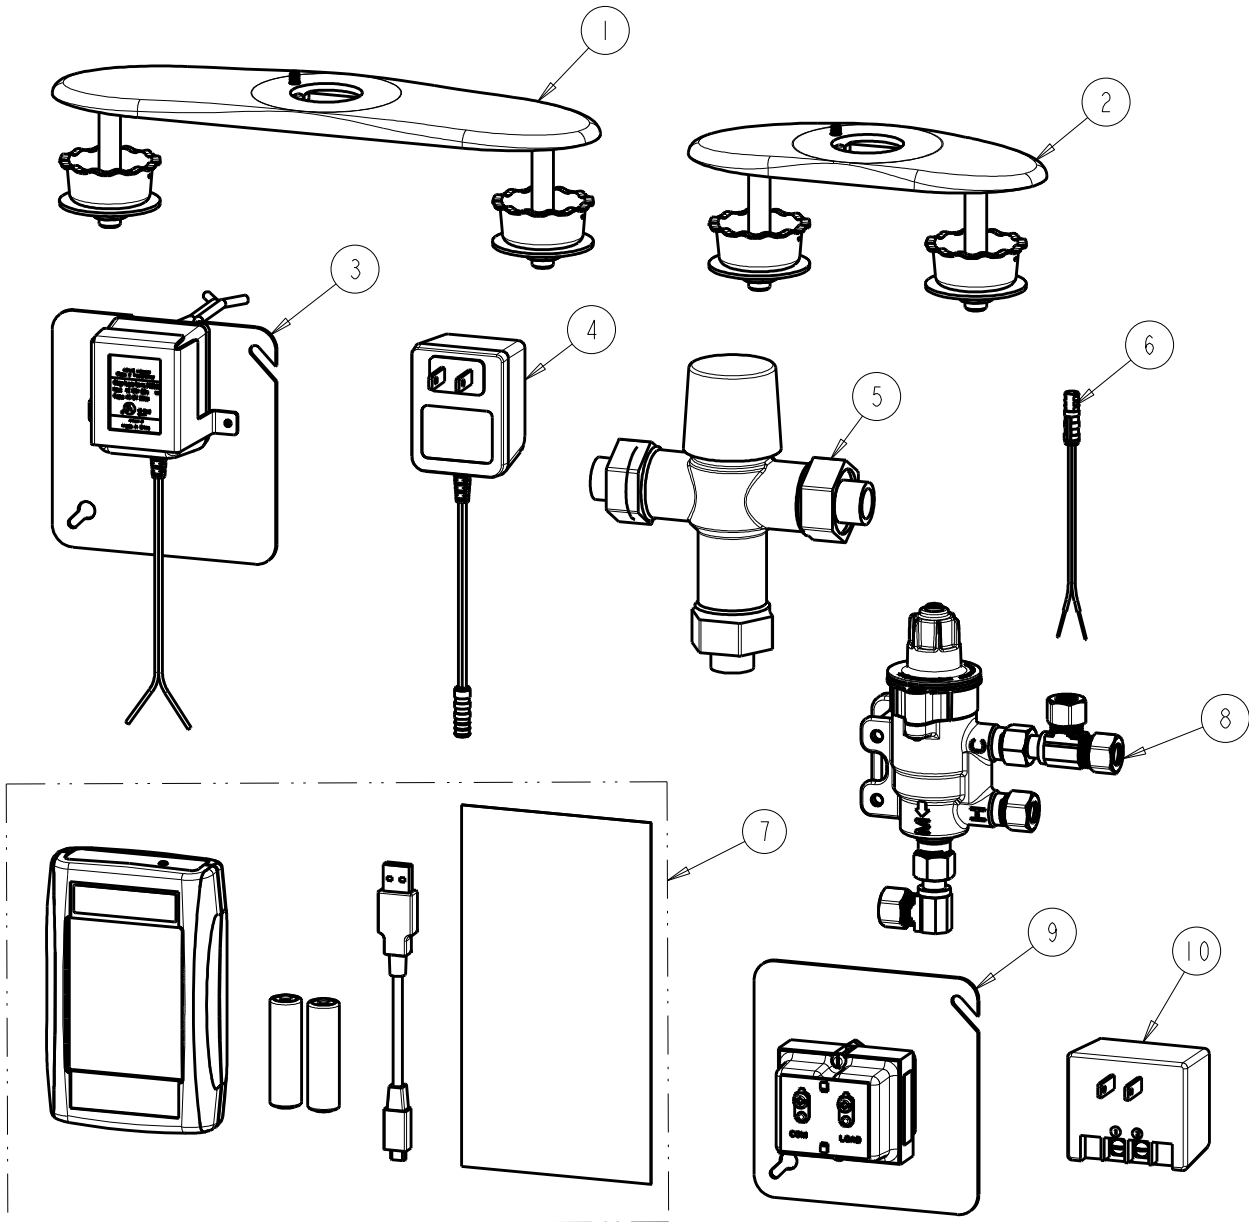

# REPAIR PARTS

BY: SID DATE: 02-14-14

CHK: *[Signature]* REV:

FITTING NO.

116\_ACCESSORY

SUBMITTED MODEL NO.

ITEM NO.

ITEM	PART NO.	DESCRIPTION	ITEM	PART NO.	DESCRIPTION
1	240.628.21.1	8" COVERPLATE ASSY, HYTRONIC	6	242.340.00.1	ADAPTER WIRE, BANK INSTALLATION
2	240.627.21.1	4" COVERPLATE ASSY, HYTRONIC	7	116.585.00.1	CFC SERVICE REMOTE
3	240.631.00.1	TRANSFORMER, MULTI-USE HARDWARE	8	131-CABNF	THERMOSTATIC, BELOW DECK MIXER
4	240.630.00.1	TRANSFORMER, SINGLE USE PLUG IN	9	242.659.00.1	TRANSFORMER, MULTI HARDWARE (US)
5	122-ABNF	TEMPERING, MIXING VALVE	10	242.559.00.1	TRANSFORMER, SINGLE-MULTI (US)