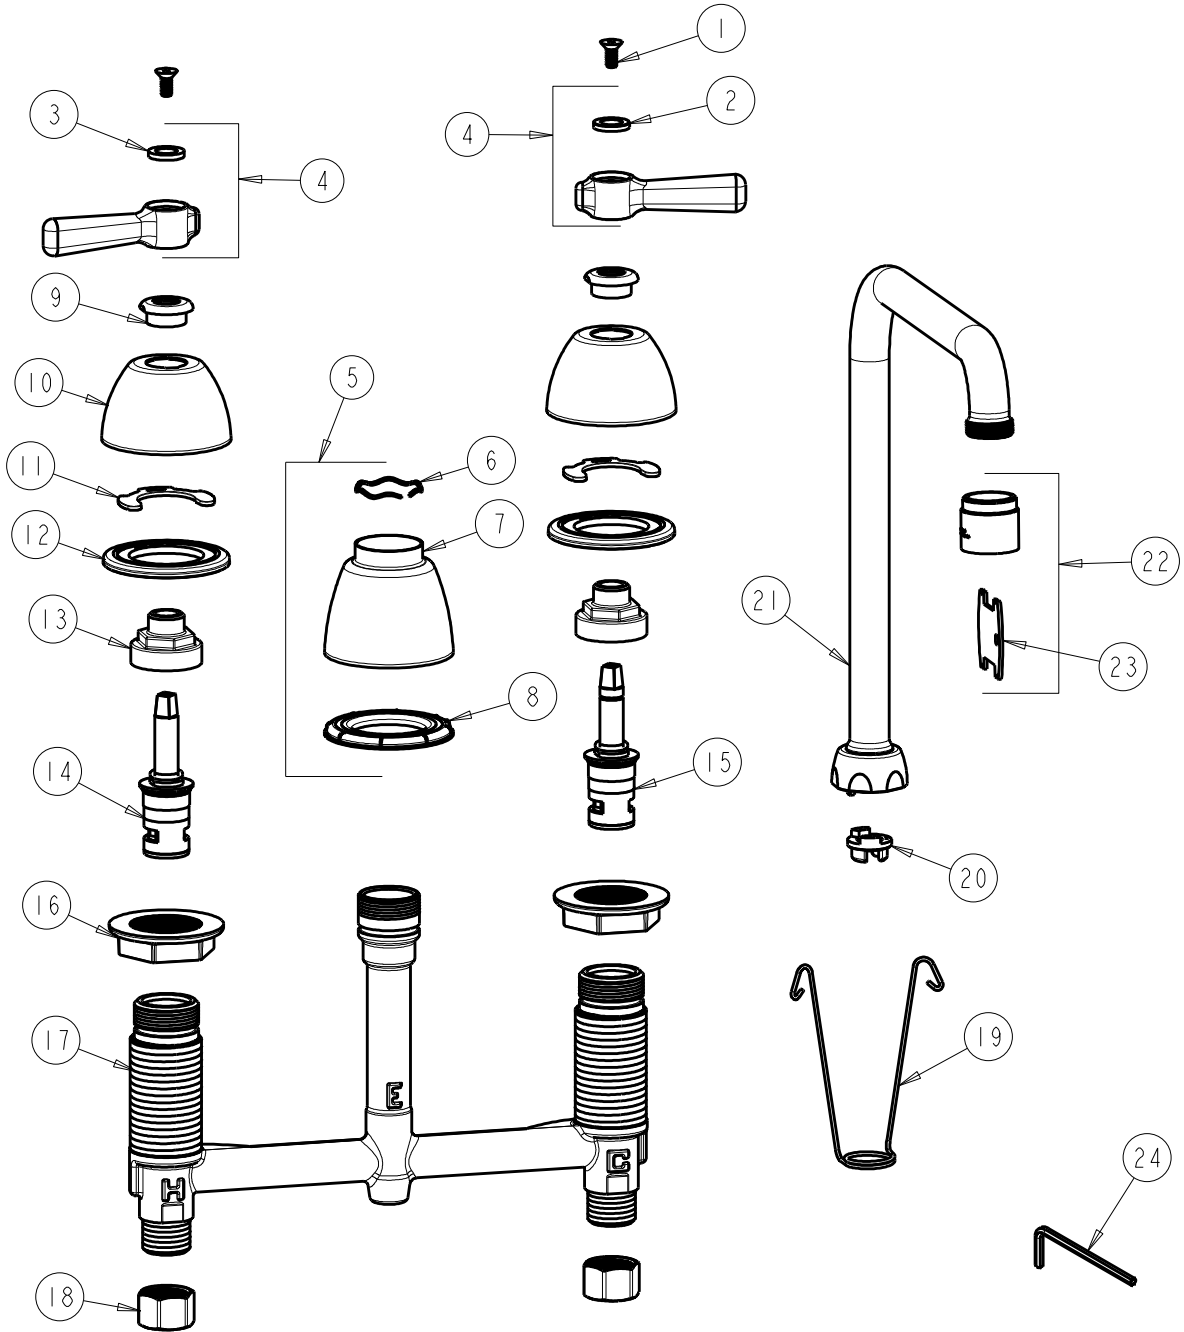

CHICAGO FAUCETS
a Geberit company

2100 South Clearwater Drive
Des Plaines, IL 60018
Phone: 847-803-5000
Fax: 847-803-5454
www.chicagofaucets.com

REPAIR PARTS

FITTING NO.

201-RSHA8AE3VPXKCP

SUBMITTED MODEL NO.

BY: SID DATE: 06-29-11

CHK: REV: 04-18-12

ITEM NO.

FOR TECHNICAL ASSISTANCE
1-800-TEC-TRUE (1-800-832-8783)

ITEM	PART NO.	DESCRIPTION	ITEM	PART NO.	DESCRIPTION
1	420-020JKNF	SCREW, 1/8 FLAT HEX HEAD X 1/2	13	274-014JKRBF	NUT, CAP
2	633-123JKNF	INDEX BUTTON (BLUE)	14	377-XKLHJKNF	LH CERAMIC CARTRIDGE 1/4
3	633-023JKNF	INDEX BUTTON (RED)	15	377-XKRHJKNF	RH CERAMIC CARTRIDGE 1/4
4	369-PRJKCP	LEVER HANDLE ASSEMBLY (PAIR)	16	250-004JKNF	LOCKNUT
5	785-400JKCP	SPOUT ESCUTCHEON KIT	17	---	BODY, VALVE
6	50-038JKNF	WAVE WASHER	18	49-005JKRBF	COUPLING NUT
7	785-400JKCP	ESCUTCHEON, SPOUT BASE	19	200-008JKNF	HANGER
8	888-027JKNF	SPOUT ESCUTCHEON WASHER	20	786-001JKRBF	ADAPTER, RESTRICTED SWING
9	422-113JKCP	ESCUTCHEON NUT	21	HA8ARSJKCP	FOR PARTS SEE HA8ARSJKCP
10	250-082JKCP	ESCUTCHEON	22	E3VPJKCP	VP SOFTFLO AERATOR 2.2 GPM
11	200-009JKNF	CLIP, RETAIN	23	3-024JKRCF	KEY, VP
12	888-026JKNF	WASHER, SEALING	24	420-022JKNF	WRENCH, VP 1/8 HEX