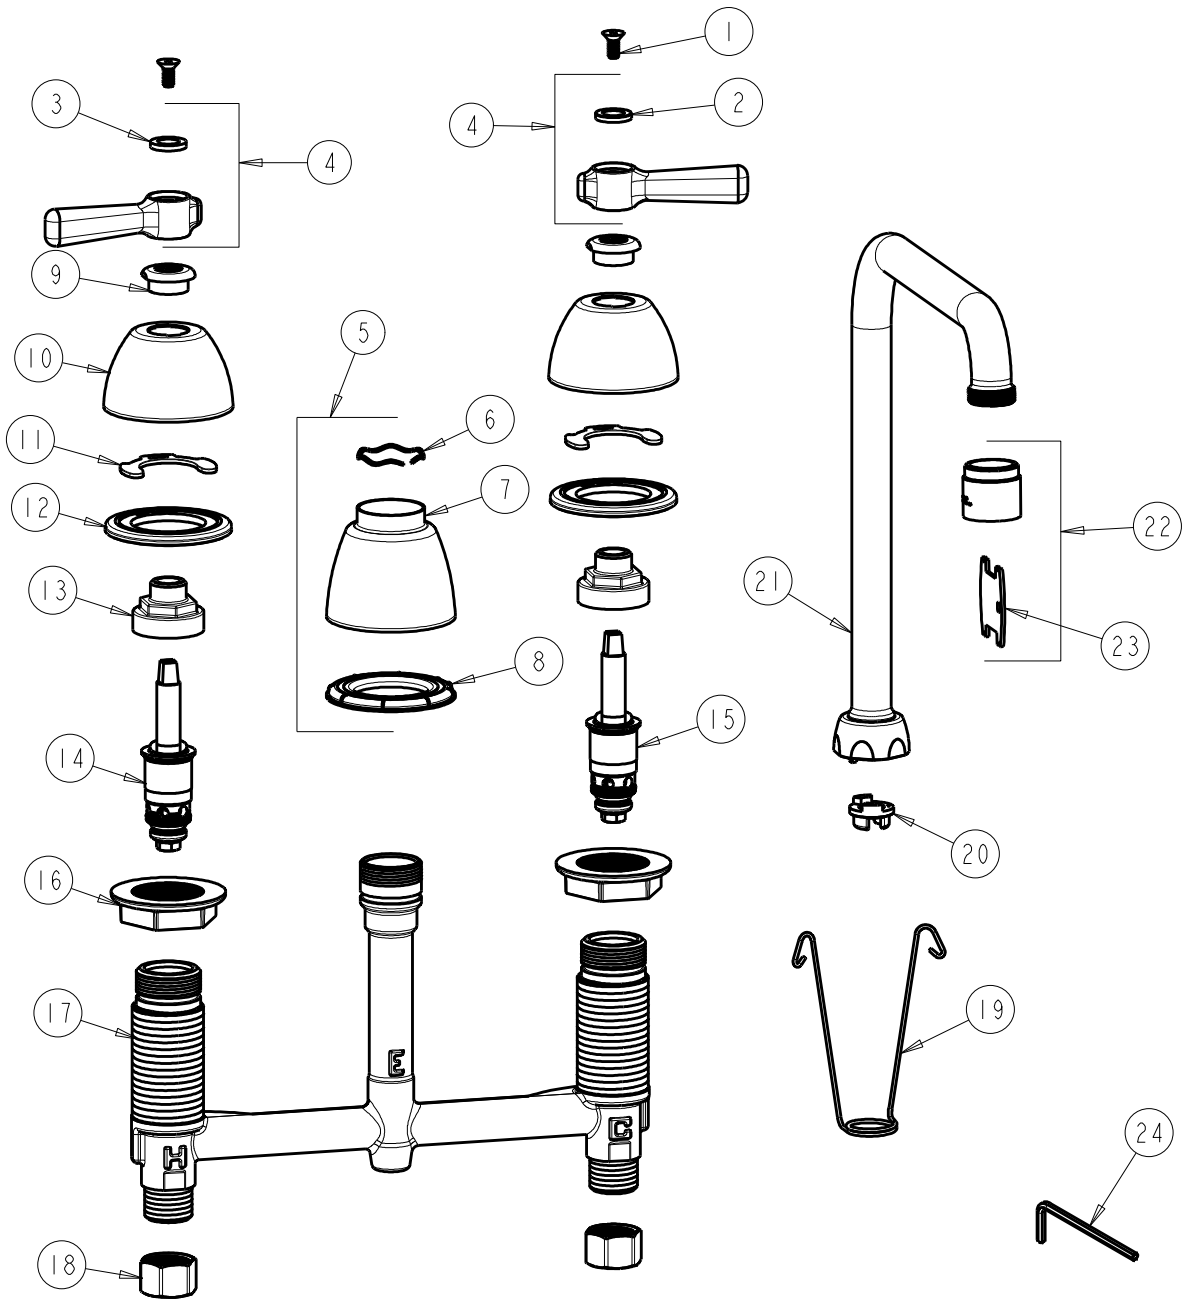

CHICAGO FAUCETS
a Geberit company

2100 South Clearwater Drive
Des Plaines, IL 60018
Phone: 847-803-5000
Fax: 847-803-5454
www.chicagofaucets.com

REPAIR PARTS

FITTING NO.

201-RSHA8AE3VPCP

SUBMITTED MODEL NO.

BY: SID DATE: 06-29-11

CHK: REV: 04-18-12

ITEM NO.

FOR TECHNICAL ASSISTANCE
1-800-TEC-TRUE (1-800-832-8783)

ITEM	PART NO.	DESCRIPTION	ITEM	PART NO.	DESCRIPTION
1	420-020JKNF	SCREW, 1/8 FLAT HEX HEAD X 1/2	13	274-014JKRBF	NUT, CAP
2	633-123JKNF	INDEX BUTTON (BLUE)	14	377-XTLHJKNF	LH QUATURN CARTRIDGE
3	633-023JKNF	INDEX BUTTON (RED)	15	377-XTRHJKNF	RH QUATURN CARTRIDGE
4	369-PRJKCP	LEVER HANDLE ASSEMBLY (PAIR)	16	250-004JKNF	LOCKNUT
5	785-400JKCP	SPOUT ESCUTCHEON KIT	17	-----	BODY, VALVE
6	50-038JKNF	WAVE WASHER	18	49-005JKRBF	COUPLING NUT
7	785-400JKCP	ESCUTCHEON, SPOUT BASE	19	200-008JKNF	HANGER
8	888-027JKNF	SPOUT ESCUTCHEON WASHER	20	786-001JKRBF	ADAPTER, RESTRICTED SWING
9	422-113JKCP	ESCUTCHEON NUT	21	HA8ARSJKCP	FOR PARTS SEE HA8ARSJKCP
10	250-082JKCP	ESCUTCHEON	22	E3VPJKCP	VP SOFTFLO AERATOR 2.2 GPM
11	200-009JKNF	CLIP, RETAIN	23	3-024JKRCF	KEY, VP
12	888-026JKNF	WASHER, SEALING	24	420-022JKNF	WRENCH, VP 1/8 HEX