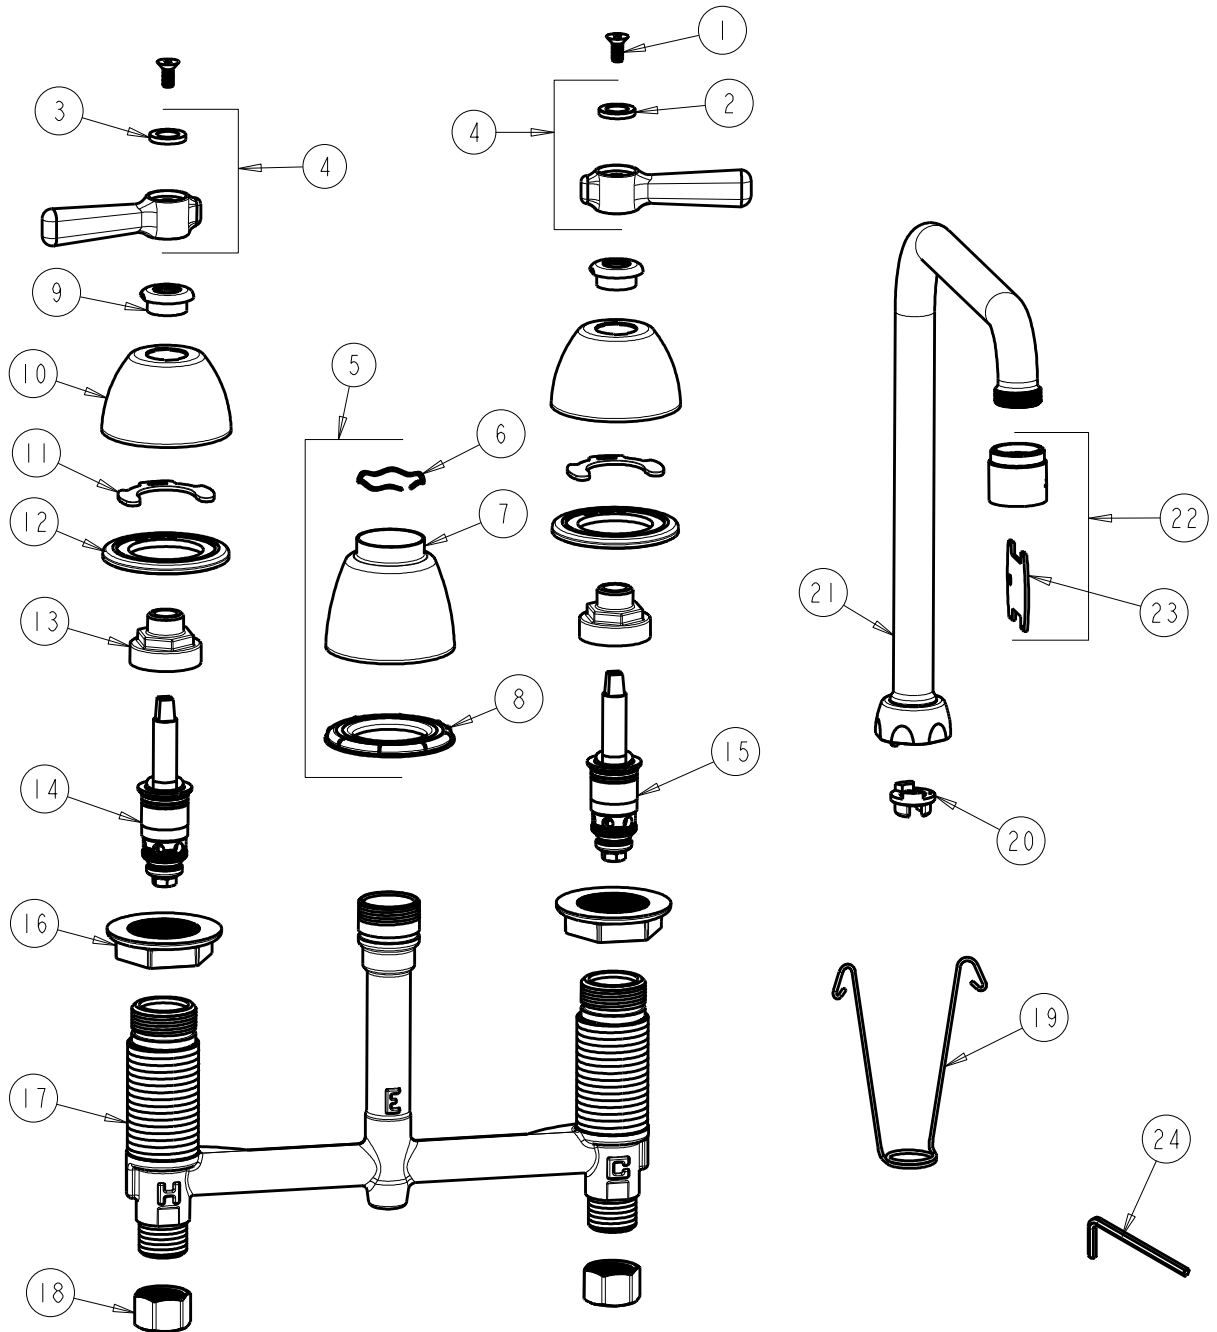

CHICAGO FAUCETS
a Geberit company

2100 South Clearwater Drive
Des Plaines, IL 60018
Phone: 847-803-5000
Fax: 847-803-5454
www.chicagofaucets.com

REPAIR PARTS

FITTING NO.

201-RSHA8AE35VPABCP

SUBMITTED MODEL NO.

BY: SID DATE: 06-29-11

CHK: REV: 04-23-12

ITEM NO.

FOR TECHNICAL ASSISTANCE
1-800-TEC-TRUE (1-800-832-8783)

ITEM	PART NO.	DESCRIPTION	ITEM	PART NO.	DESCRIPTION
1	420-020JKNF	SCREW, 1/8 FLAT HEX HEAD X 1/2	13	274-014JKRBF	NUT, CAP
2	633-123JKNF	INDEX BUTTON (BLUE)	14	377-XTLHJKABNF	LH QUATURN CARTRIDGE
3	633-023JKNF	INDEX BUTTON (RED)	15	377-XTRHJKABNF	RH QUATURN CARTRIDGE
4	369-PRJKCP	LEVER HANDLE ASSEMBLY (PAIR)	16	250-004JKNF	LOCKNUT
5	785-400JKCP	SPOUT ESCUTCHEON KIT	17	---	BODY, VALVE
6	50-038JKNF	WAVE WASHER	18	49-005JKRBF	COUPLING NUT
7	785-400JKCP	ESCUTCHEON, SPOUT BASE	19	200-008JKNF	HANGER
8	888-027JKNF	SPOUT ESCUTCHEON WASHER	20	786-001JKRBF	ADAPTER, RESTRICTED SWING
9	422-113JKCP	ESCUTCHEON NUT	21	HA8ARSJKCP	FOR PARTS SEE HA8ARSJKCP
10	250-082JKCP	ESCUTCHEON	22	E35VPJKCP	SOFTFLO AERATOR 1.5GPM VR
11	200-009JKNF	CLIP, RETAIN	23	3-024JKRCF	KEY, VP
12	888-026JKNF	WASHER, SEALING	24	420-022JKNF	WRENCH, VP 1/8 HEX