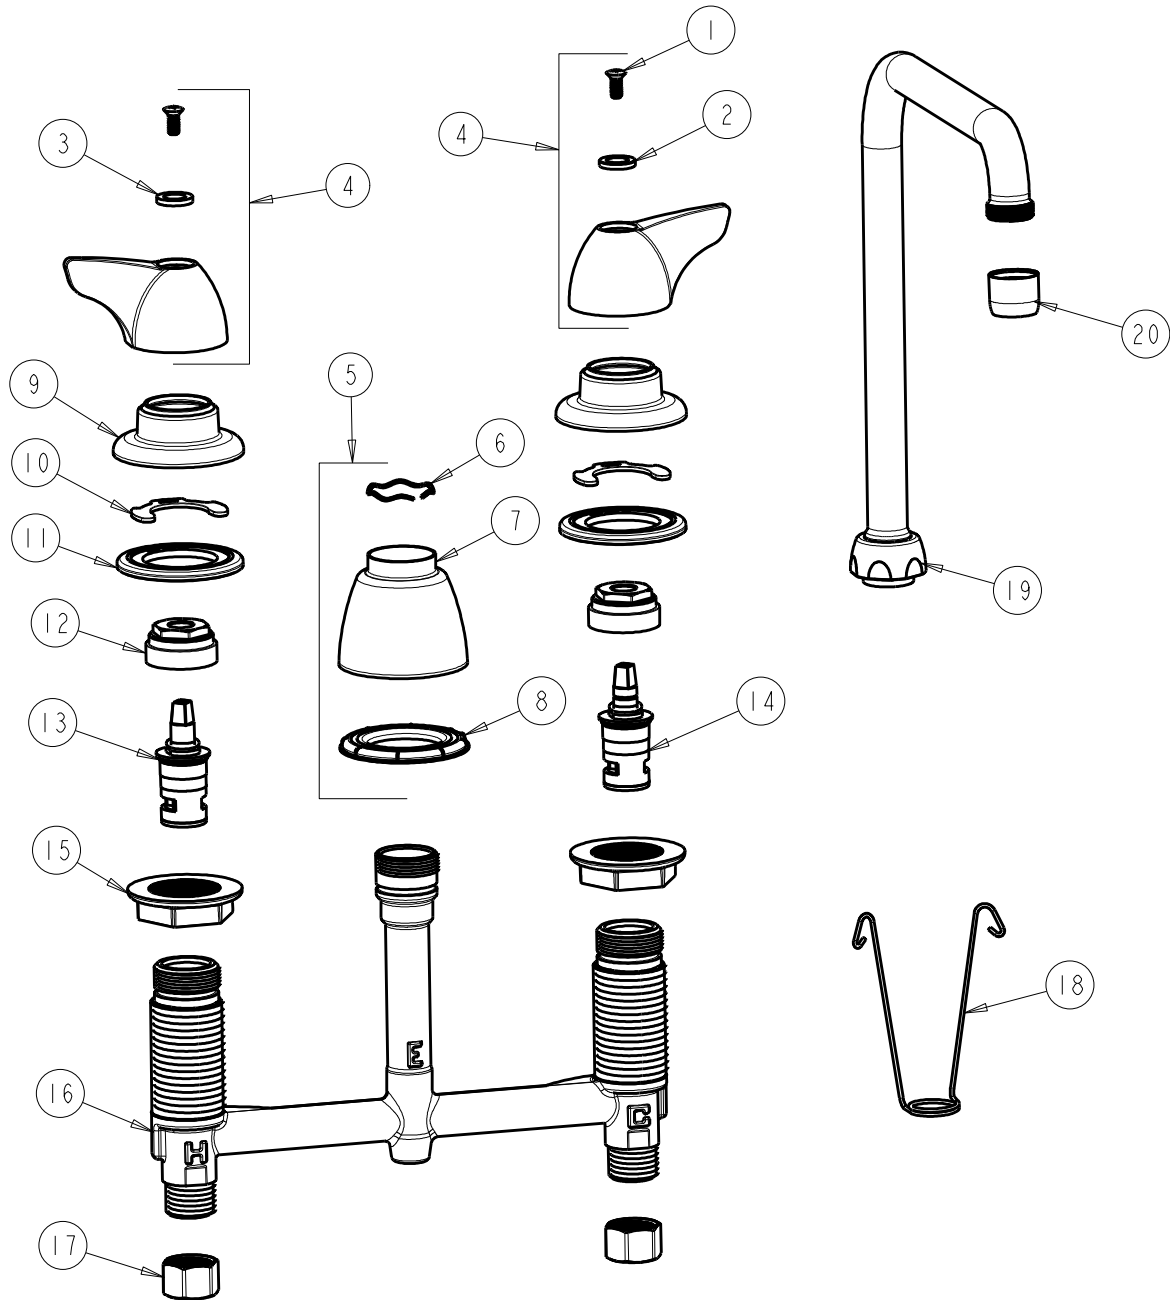

CHICAGO FAUCETS
a Geberit company

2100 South Clearwater Drive
Des Plaines, IL 60018
Phone: 847-803-5000
Fax: 847-803-5454
www.chicagofaucets.com

REPAIR PARTS

FITTING NO.

201-AHA8-1000XKCP

SUBMITTED MODEL NO.

BY: SID DATE: 06-27-11

CHK: REV: 04-16-12

ITEM NO.

FOR TECHNICAL ASSISTANCE
1-800-TEC-TRUE (1-800-832-8783)

ITEM	PART NO.	DESCRIPTION	ITEM	PART NO.	DESCRIPTION
1	420-010JKRCF	SCREW, 10-32 UNC PH 1/2	11	888-026JKNF	WASHER, SEALING
2	633-123JKNF	INDEX BUTTON (BLUE)	12	400-004JKRBF	NUT, CAP
3	633-023JKNF	INDEX BUTTON (RED)	13	1-100XKJKNF	LH CERAMIC CARTRIDGE
4	1000-PRJKCP	WING HANDLE ASSEMBLY (PAIR)	14	1-099XKJKNF	RH CERAMIC CARTRIDGE
5	785-400JKCP	SPOUT ESCUTCHEON KIT	15	250-004JKNF	LOCKNUT
6	50-038JKNF	WAVE WASHER	16	—	BODY, VALVE
7	785-400JKCP	ESCUTCHEON, SPOUT BASE	17	49-005JKRBF	COUPLING NUT
8	888-027JKNF	SPOUT ESCUTCHEON WASHER	18	200-008JKNF	HANGER
9	250-083JKCP	ESCUTCHEON	19	HA8AJKCP	HIGH ARCH SWING SPOUT
10	200-009JKNF	CLIP, RETAIN	20	E3JKCP	SOFTFLO AERATOR 2.2 GPM