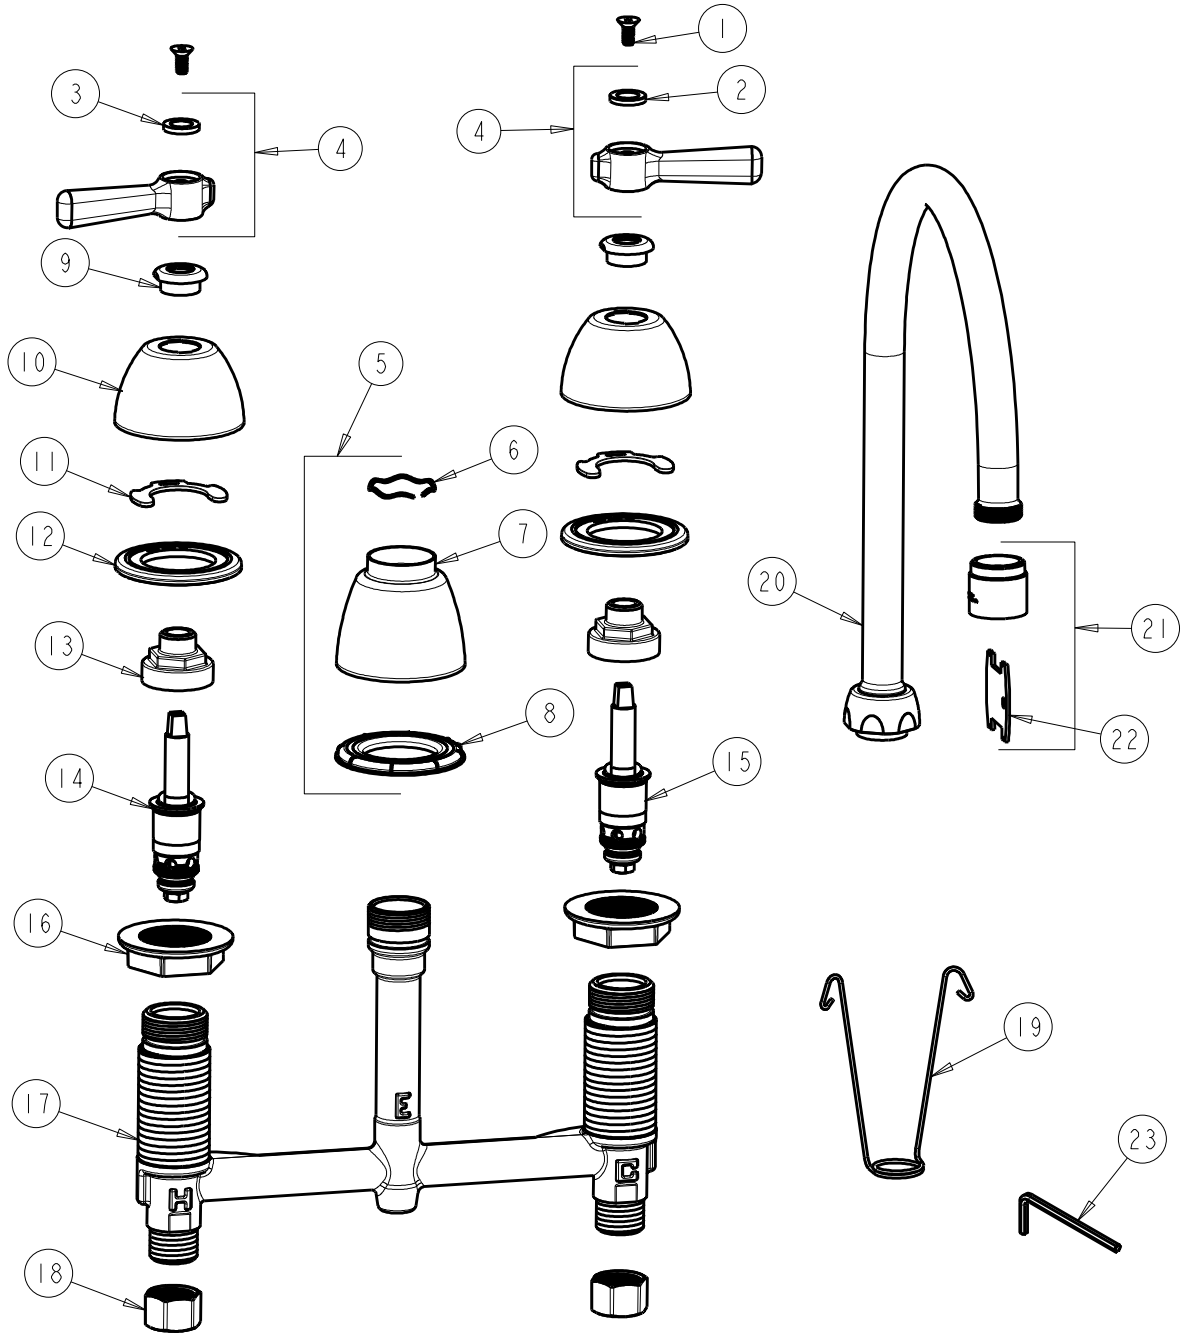

CHICAGO FAUCETS
a Geberit company

2100 South Clearwater Drive
Des Plaines, IL 60018
Phone: 847-803-5000
Fax: 847-803-5454
www.chicagofaucets.com

REPAIR PARTS

FITTING NO.

201-AGN8AE3VPCCP

SUBMITTED MODEL NO.

BY: SID DATE: 06-25-09

CHK: REV: 04-23-12

ITEM NO.

FOR TECHNICAL ASSISTANCE
1-800-TEC-TRUE (1-800-832-8783)

ITEM	PART NO.	DESCRIPTION	ITEM	PART NO.	DESCRIPTION
1	420-020JKNF	SCREW, 1/8 FLAT HEX HEAD X 1/2	13	274-014JKRBF	NUT, CAP
2	633-123JKNF	INDEX BUTTON (BLUE)	14	377-XTLHJKNF	LH QUATURN CARTRIDGE
3	633-023JKNF	INDEX BUTTON (RED)	15	377-XTRHJKNF	RH QUATURN CARTRIDGE
4	369-PRJKCP	LEVER HANDLE ASSEMBLY (PAIR)	16	250-004JKNF	LOCKNUT
5	785-400JKCP	SPOUT ESCUTCHEON KIT	17	—	BODY, VALVE
6	50-038JKNF	WAVE WASHER	18	49-005JKRBF	COUPLING NUT
7	785-400JKCP	ESCUTCHEON, SPOUT BASE	19	200-008JKNF	HANGER
8	888-027JKNF	SPOUT ESCUTCHEON WASHER	20	GN8AJKCP	SPOUT
9	422-113JKCP	ESCUTCHEON NUT	21	E3VPJKCP	VP SOFTFLO AERATOR 2.2 GPM
10	250-082JKCP	ESCUTCHEON	22	3-024JKRCF	KEY, VP
11	200-009JKNF	CLIP, RETAIN	23	420-022JKNF	WRENCH, VP 1/8 HEX
12	888-026JKNF	WASHER, SEALING			