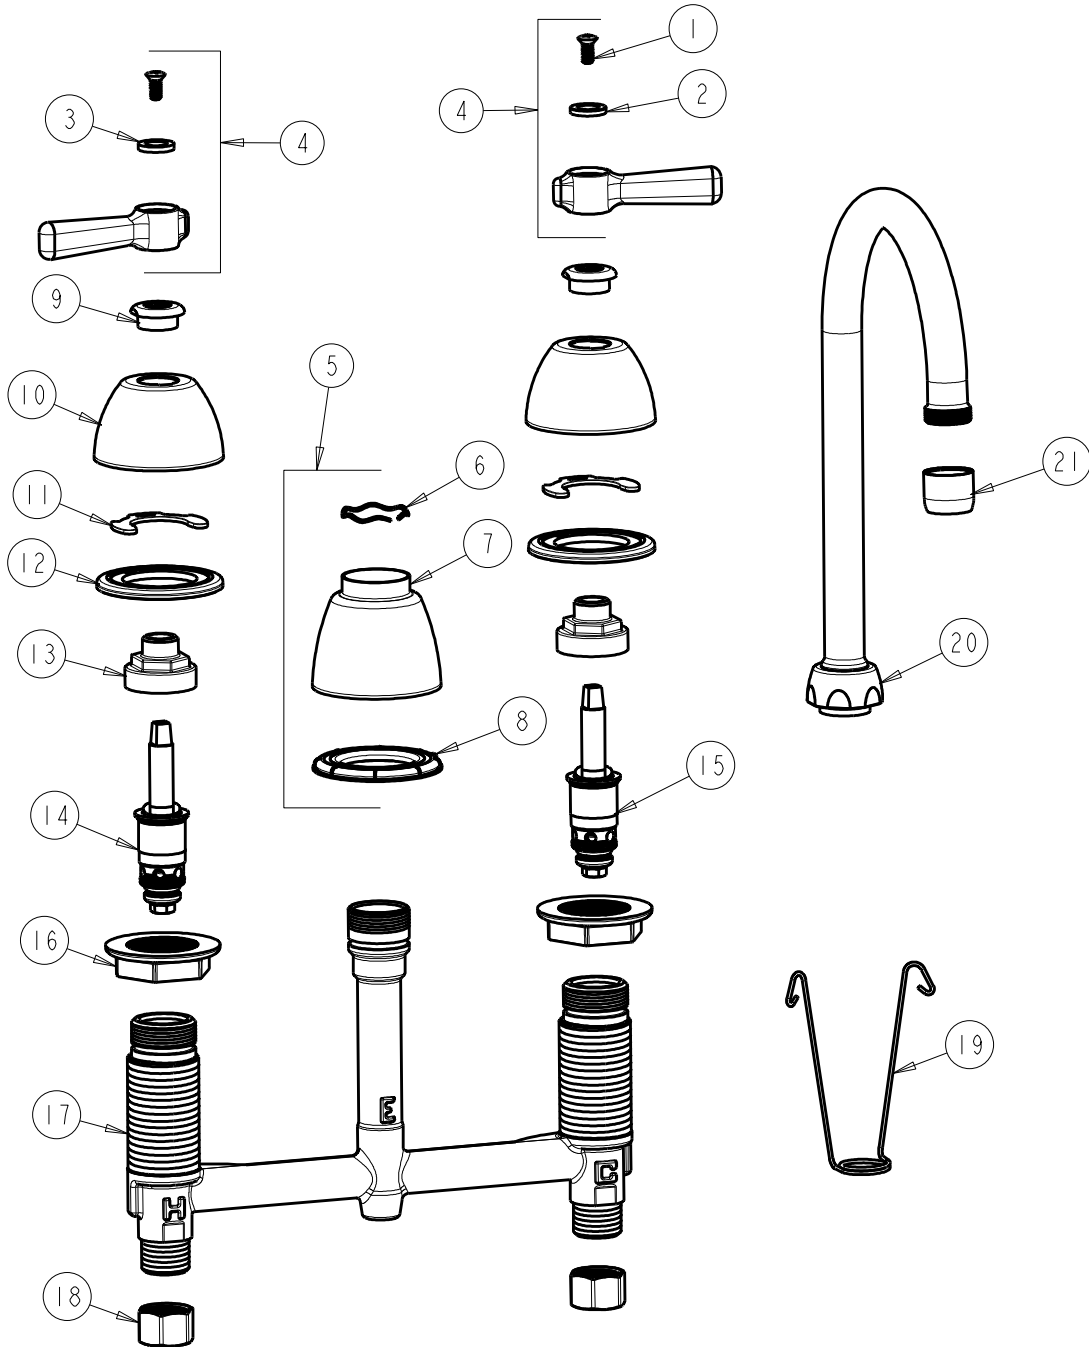

CHICAGO FAUCETS

a Geberit company

2100 South Clearwater Drive
Des Plaines, IL 60018
Phone: 847-803-5000
Fax: 847-803-5454
www.chicagofaucets.com

REPAIR PARTS

BY: SID DATE: 09-24-02
CHK: REV: 04-23-12

FITTING NO.

201-AGN2AE3CP

SUBMITTED MODEL NO.

ITEM NO.

FOR TECHNICAL ASSISTANCE
1-800-TEC-TRUE (1-800-832-8783)

ITEM	PART NO.	DESCRIPTION	ITEM	PART NO.	DESCRIPTION
1	420-010JKRCF	SCREW, 10-32 UNC PH 1/2	12	888-026JKNF	WASHER, SEALING
2	633-123JKNF	INDEX BUTTON (BLUE)	13	274-014JKRBF	NUT, CAP
3	633-023JKNF	INDEX BUTTON (RED)	14	377-XTLHJKNF	LH QUATURN CARTRIDGE
4	369-PRJKCP	LEVER HANDLE ASSEMBLY (PAIR)	15	377-XTRHJKNF	RH QUATURN CARTRIDGE
5	785-400JKCP	SPOUT ESCUTCHEON KIT	16	250-004JKNF	LOCKNUT
6	50-038JKNF	WAVE WASHER	17	—	BODY, VALVE
7	785-400JKCP	ESCUTCHEON, SPOUT BASE	18	49-005JKRBF	COUPLING NUT
8	888-027JKNF	SPOUT ESCUTCHEON WASHER	19	200-008JKNF	HANGER
9	422-113JKCP	ESCUTCHEON NUT	20	GN2AJKCP	SPOUT
10	250-082JKCP	ESCUTCHEON	21	E3JKCP	SOFTFLO AERATOR 2.2 GPM
11	200-009JKNF	CLIP, RETAIN			