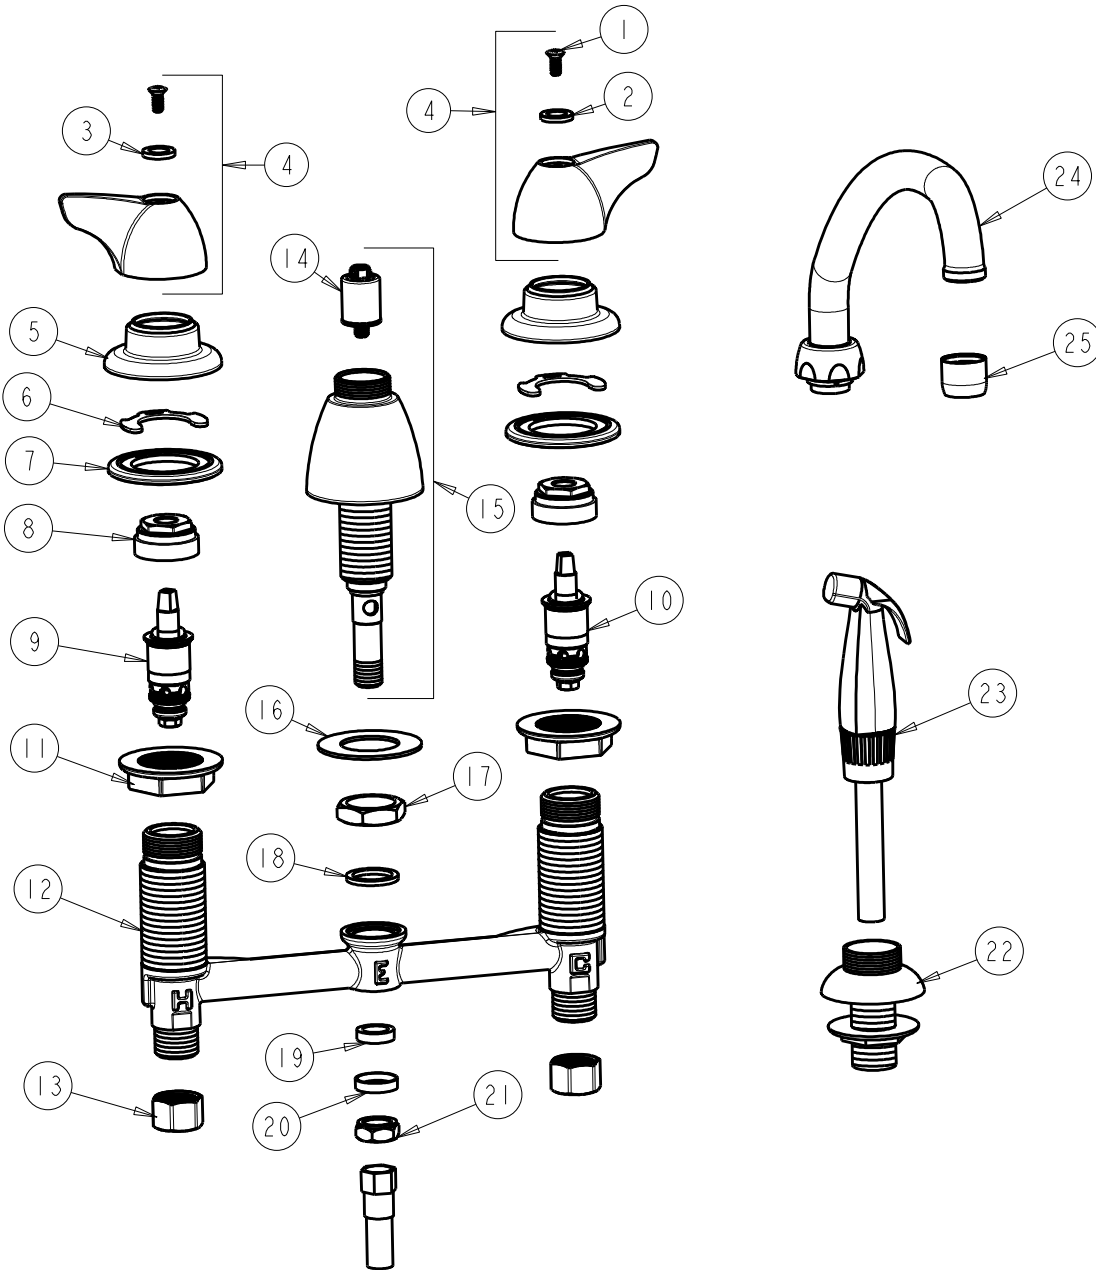

CHICAGO FAUCETS
a Geberit company

2100 South Clearwater Drive
Des Plaines, IL 60018
Phone: 847-803-5000
Fax: 847-803-5454
www.chicagofaucets.com

REPAIR PARTS

BY: SID DATE: 06-27-11
CHK: REV:

FITTING NO.
200-A1000CP
SUBMITTED MODEL NO.

ITEM NO.

FOR TECHNICAL ASSISTANCE
1-800-TEC-TRUE (1-800-832-8783)

ITEM	PART NO.	DESCRIPTION	ITEM	PART NO.	DESCRIPTION
1	420-010JKRCF	SCREW, 10-32 UNC PH 1/2	14	1103-006JKNF	DIVERTER VALVE
2	633-123JKNF	INDEX BUTTON (BLUE)	15	785-203JKKCP	SIDE SPRAY SPOUT BASE ASSEMBLY
3	633-023JKNF	INDEX BUTTON (RED)	16	50-014JKNF	STEEL WASHER
4	1000-PRJKCP	WING HANDLE ASSEMBLY (PAIR)	17	250-054JKRBF	LOCKNUT
5	250-083JKCP	ESCUTCHEON	18	250-200JKNF	GASKET
6	200-009JKNF	CLIP, RETAIN	19	1797-029JKNF	RUBBER WASHER
7	888-026JKNF	WASHER, SEALING	20	250-087JKRBF	RETAINER
8	400-004JKRBF	NUT, CAP	21	689-013JKRBF	LOCKNUT FOR LAVATORY FITTINGS
9	1-100XTJKNF	QUATURN UNIT (LH)	22	1103-014KJKNF	FLANGE ASSEMBLY (BLACK)
10	1-099XTJKNF	QUATURN UNIT (RH)	23	1103-009KJKNF	HOSE ASSEMBLY
11	250-004JKNF	LOCKNUT	24	L9LESSE3JKCP	FOR PARTS SEE L9LESSE3JKCP
12	----	BODY, VALVE	25	E3JKCP	SOFTFLO AERATOR OUTLET
13	49-005JKRBF	COUPLING NUT			