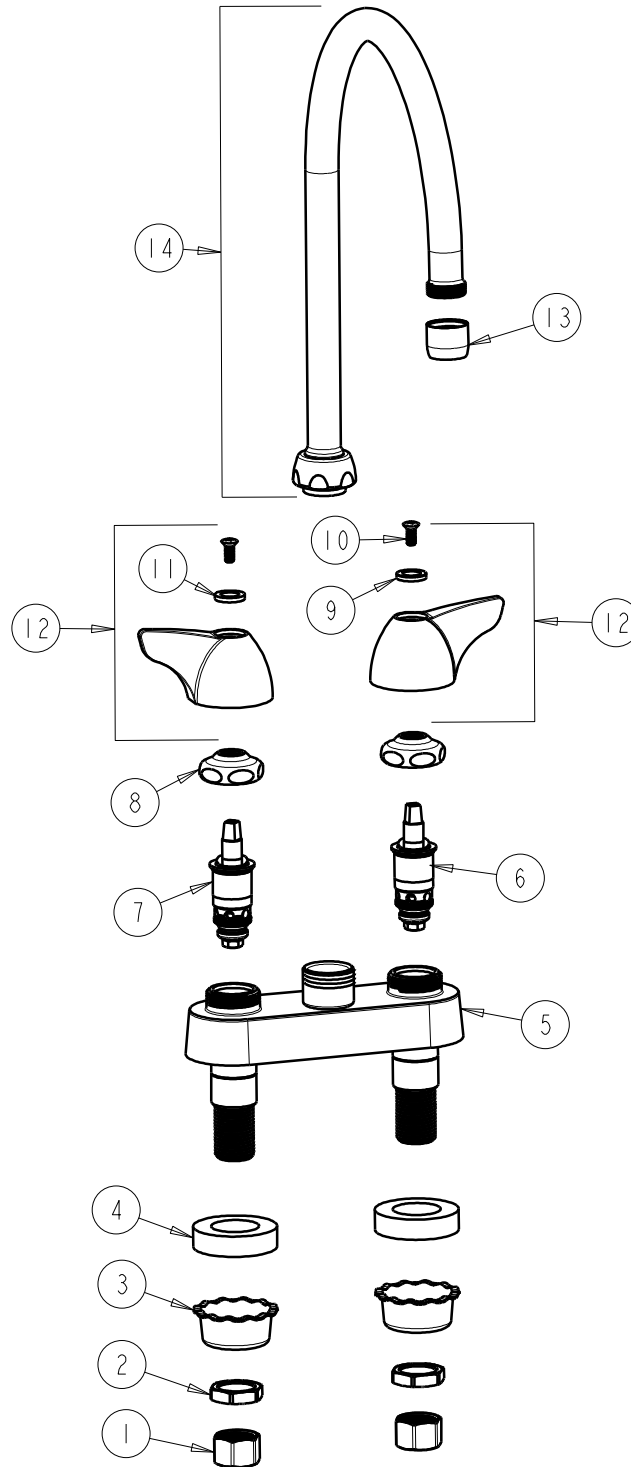

CHICAGO FAUCETS
a Geberit company

2100 South Clearwater Drive
Des Plaines, IL 60018
Phone: 847-803-5000
Fax: 847-803-5454
www.chicagofaucets.com

REPAIR PARTS

FITTING NO.

1895-GN8AE3CP

SUBMITTED MODEL NO.

BY: JAR

DATE: 05-18-09

CHK: *JAR*

REV:

ITEM NO.

FOR TECHNICAL ASSISTANCE
1-800-TEC-TRUE (1-800-832-8783)

ITEM	PART NO.	DESCRIPTION	ITEM	PART NO.	DESCRIPTION
1	49-005JKRBF	COUPLING NUT	8	1-214JKCP	CAP
2	49-004JKRBF	LOCKNUT	9	633-123JKNF	INDEX BUTTON (BLUE)
3	1797-114JKNF	BASIN COCK WASHER	10	420-010JKRCF	SCREW, 10-32 UNC PH 1/2
4	555-313JKNF	WASHER	11	633-023JKNF	INDEX BUTTON (RED)
5	—	VALVE BODY (NOT SOLD SEPARATELY)	12	1000-PRJKCP	WING HANDLE ASSEMBLY (PAIR)
6	1-099XTJKNF	QUATURN UNIT (RH)	13	E3JKCP	SOFTFLO AERATOR
7	1-100XTJKNF	QUATURN UNIT (LH)	14	GN8AE3JKCP	FOR PARTS SEE GN8AE3JKCP