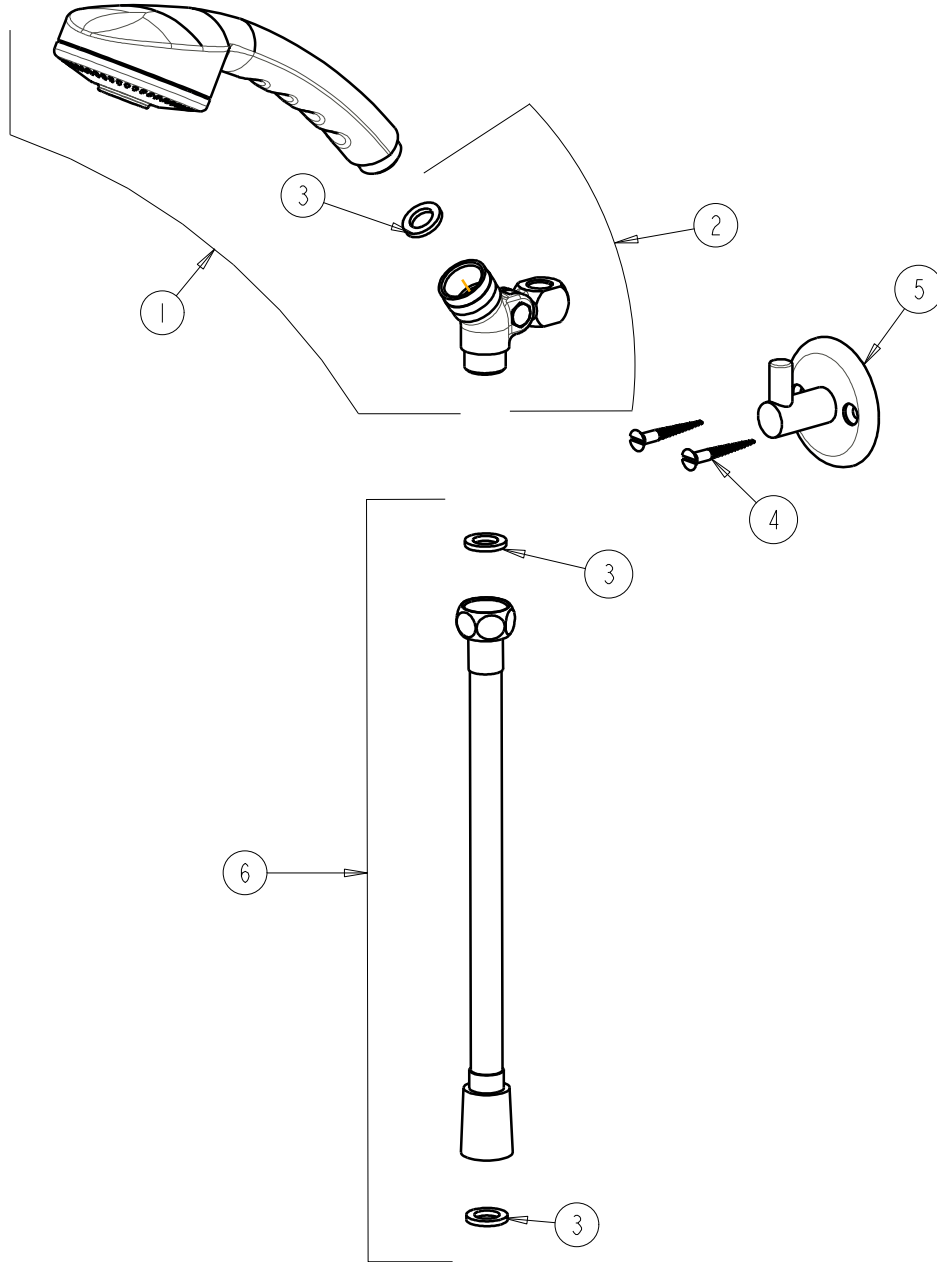

FITTING NO.

150-WVCP

SUBMITTED MODEL NO.

ITEM NO.

FOR TECHNICAL ASSISTANCE
 1-800-TEC-TRUE (1-800-832-8783)

ITEM	PART NO.	DESCRIPTION
1	SP2666KJKNF	SPRAY
2	SP2665JKCP	SWIVEL CONNECTION WITH WASHER
3	1001-002JKNF	GASKET (1)
4	173-006JKCP	FLAT HEAD WOOD SCREW (1)
5	778-017KJKCP	WALL BRACKET
6	SP2798KJKNF	60" WHITE VINYL HOSE W/ 2 WASHERS