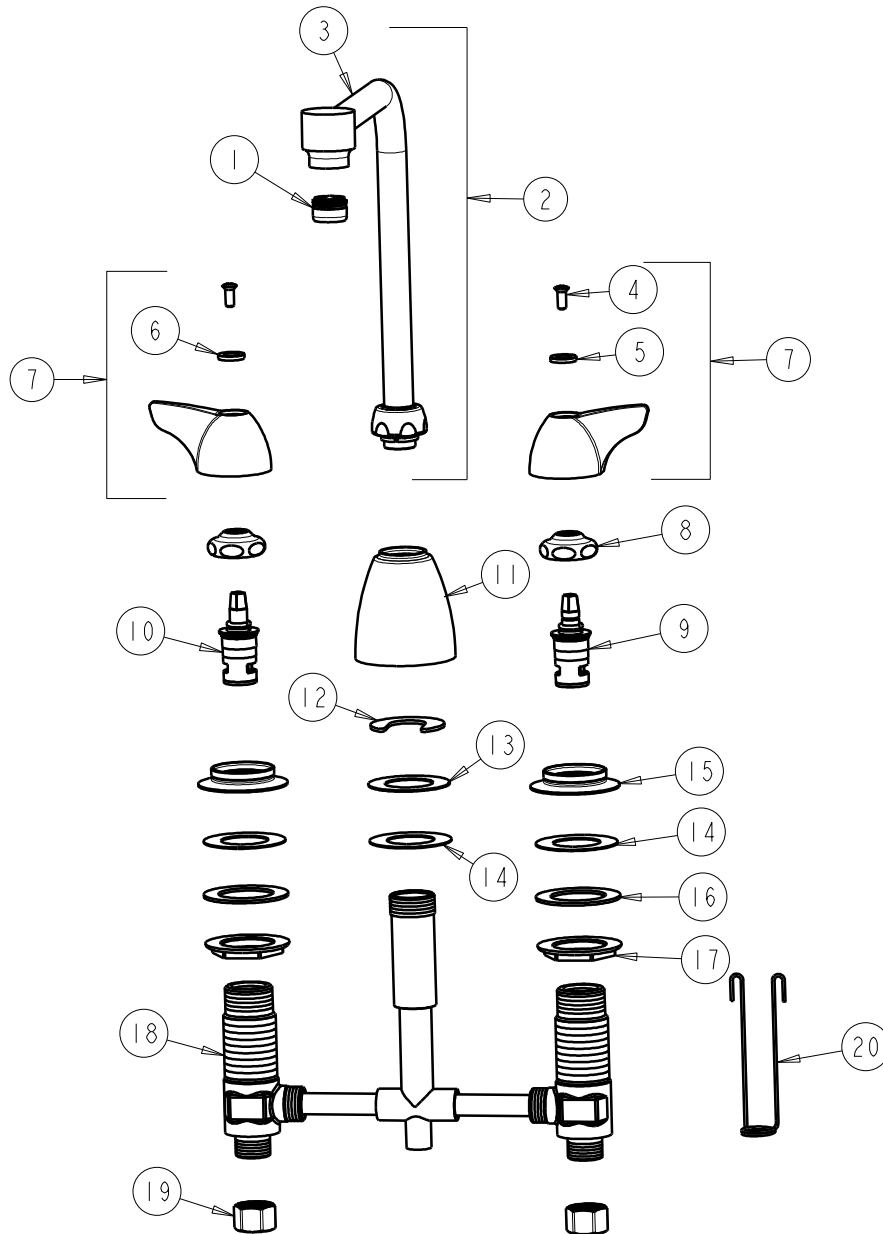

CHICAGO FAUCETS
a Geberit company

2100 South Clearwater Drive
Des Plaines, IL 60018
Phone: 847-803-5000
Fax: 847-803-5454
www.chicagofaucets.com

REPAIR PARTS

FITTING NO.

1201-AHA8XKCP

SUBMITTED MODEL NO.

BY: JAR DATE: 04-22-09

CHK: *[Signature]* REV:

ITEM NO.

**FOR TECHNICAL ASSISTANCE
1-800-TEC-TRUE (1-800-832-8783)**

ITEM	PART NO.	DESCRIPTION	ITEM	PART NO.	DESCRIPTION
1	E12JKCP	SOFTFLO OUTLET	11	890-259JKCP	SPOUT ESCUTCHEON
2	HA8JKCP	FOR PARTS SEE HA8JKCP	12	200-006JKNF	C-WASHER
3	HA8LESSE12JKCP	HIGH ARC SWING SPOUT	13	888-006JKRBF	BRASS WASHER
4	420-010JKRCF	SCREW, 10-32 UNC PH 1/2	14	739-056JKNF	RUBBER WASHER
5	633-123JKNF	INDEX BUTTON (BLUE)	15	1797-122JKCP	FLANGE
6	633-023JKNF	INDEX BUTTON (RED)	16	55-010JKNF	STEEL WASHER
7	1000-PRJKCP	WING HANDLE ASSEMBLY (PAIR)	17	250-004JKRBF	LOCKNUT
8	1-214JKCP	CAP	18	---	VALVE BODY (NOT SOLD SEPARATELY)
9	1-099XKJKNF	RH CERAMIC CARTRIDGE 1/4	19	49-005JKRBF	COUPLING NUT
10	1-100XKJKNF	LH CERAMIC CARTRIDGE 1/4	20	200-007JKNF	HANGER