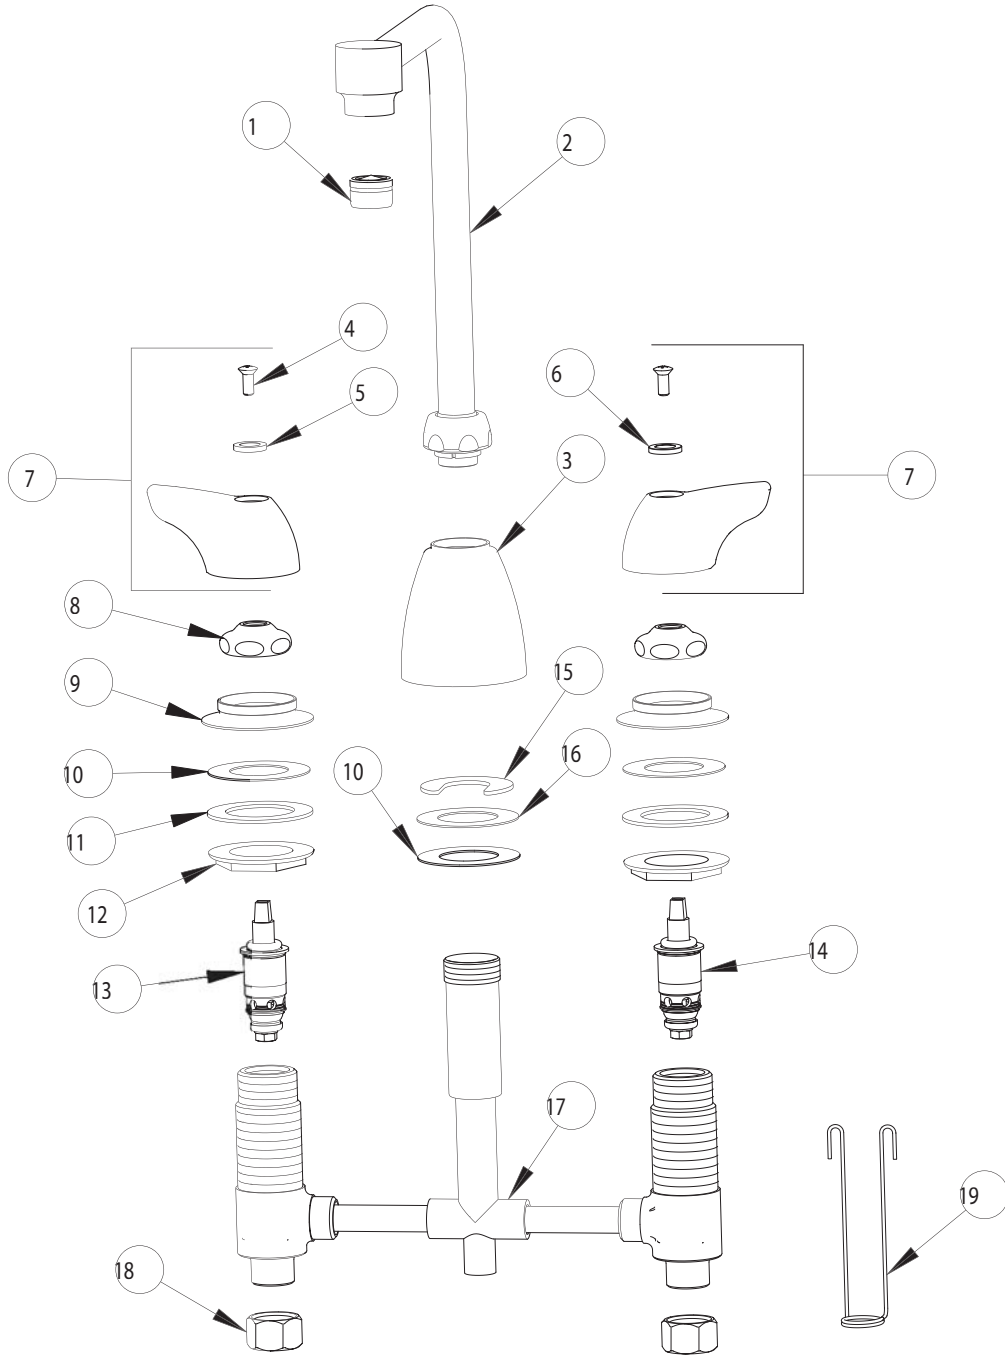

# PARTS LIST

BY: SID  
CHK'D:

FINISH:  
DATE:

AS SPECIFIED  
11-05-01

1201-AHA8

ITEM NO.	PART NO.	DESCRIPTION	ITEM NO.	PART NO.	DESCRIPTION
1	E12	SOFTFLO OUTLET	11	55-010	STEEL WASHER
2	HA8	FOR PARTS SEE HA8	12	250-004	LOCKNUT
3	890-259	SPOUT ESCUTCHEON	13	1-100XT	QUATURN UNIT (LH)
4	420-010	SCREW	14	1-099XT	QUATURN UNIT (RH)
5	633-023	INDEX BUTTON (RED)	15	200-006	C-WASHER
6	633-123	INDEX BUTTON (BLUE)	16	888-006	BRASS WASHER
7	1000PR	WING HANDLE ASSEMBLY	17	-----	VALVE BODY (NOT SOLD SEPARATELY)
8	1-214	CAP	18	49-005	COUPLING NUT
9	1797-122	FLANGE	19	200-007	HANGER
10	739-056	RUBBER WASHER			