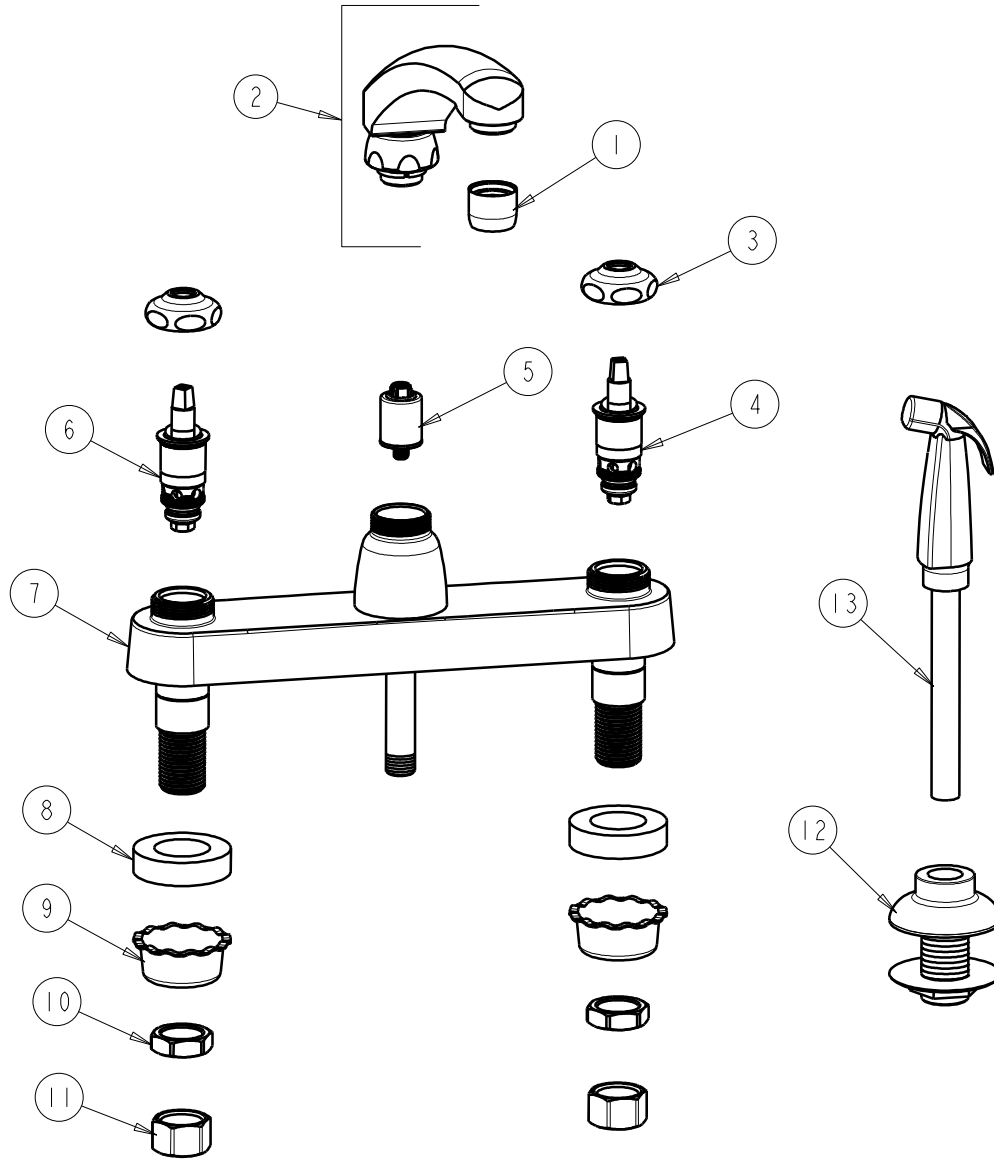

SUBMITTED MODEL NO.

BY: SID

DATE: 03-30-09

CHK: *[Signature]*

REV:

ITEM NO.

**FOR TECHNICAL ASSISTANCE**  
**1-800-TEC-TRUE (1-800-832-8783)**

ITEM	PART NO.	DESCRIPTION	ITEM	PART NO.	DESCRIPTION
1	E3JKCP	SOFTFLO AERATOR OUTLET	8	555-313JKNF	WASHER
2	L8JKCP	FOR PARTS SEE L8JKCP	9	1797-114JKNF	BASIN COCK WASHER
3	1-214JKCP	CAP	10	49-004JKRBF	LOCKNUT
4	1-099XTJKNF	QUATURN UNIT (RH)	11	49-005JKRBF	COUPLING NUT
5	1103-006JKNF	DIVERTER VALVE	12	1103-014KJKNF	FLANGE ASSEMBLY
6	1-100XTJKNF	QUATURN UNIT (LH)	13	1103-009KJKNF	SPRAY AND HOSE ASSEMBLY
7	—	VALVE BODY NOT SOLD SEPARATELY			