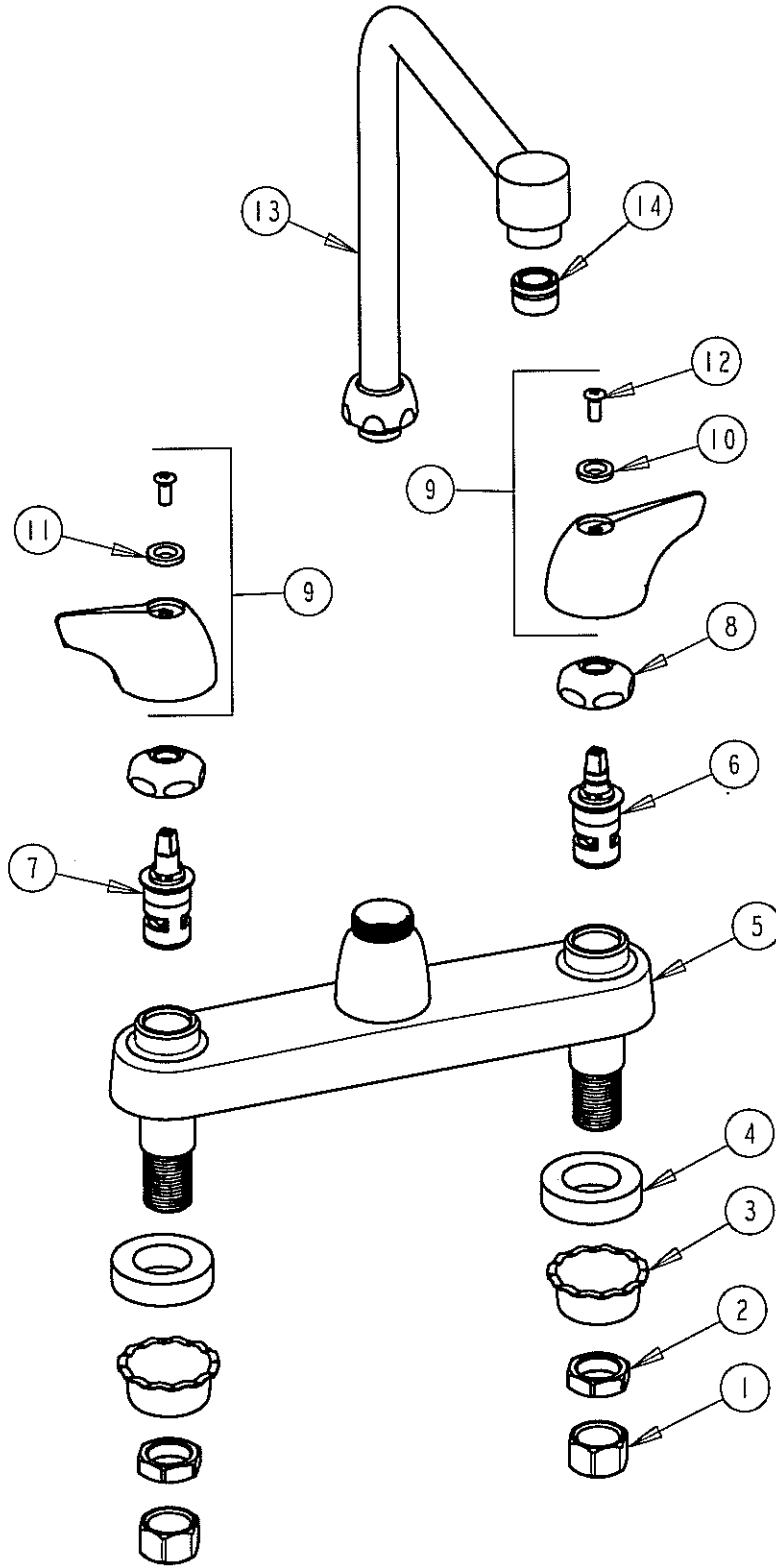

PARTS LIST

BY: SID
CHK'D: SID

CHICAGO FAUCETS
Last As Long As The Building

FINISH:
DATE:

AS SPECIFIED
09-18-02

1100-HA8XK

| ITEM NO. | PART NO. | DESCRIPTION | ITEM NO. | PART NO. | DESCRIPTION |
|----------|----------|----------------------------------|----------|----------|----------------------|
| 1 | 49-005 | COUPLING NUT | 8 | 1-214 | CAP |
| 2 | 49-004 | LOCKNUT | 9 | 1000PR | WING HANDLE ASSEMBLY |
| 3 | 1797-114 | BASIN COCK WASHER | 10 | 633-123 | INDEX BUTTON (BLUE) |
| 4 | 555-313 | WASHER | 11 | 633-023 | INDEX BUTTON (RED) |
| 5 | ----- | VALVE BODY (NOT SOLD SEPARATELY) | 12 | 420-010 | SCREW |
| 6 | 1-099XK | RH CERAMIC QUATURN UNIT | 13 | HA8 | FOR PARTS SEE HA8 |
| 7 | 1-100XK | LH CERAMIC QUATURN UNIT | 14 | E12 | SOFTFLO OUTLET |