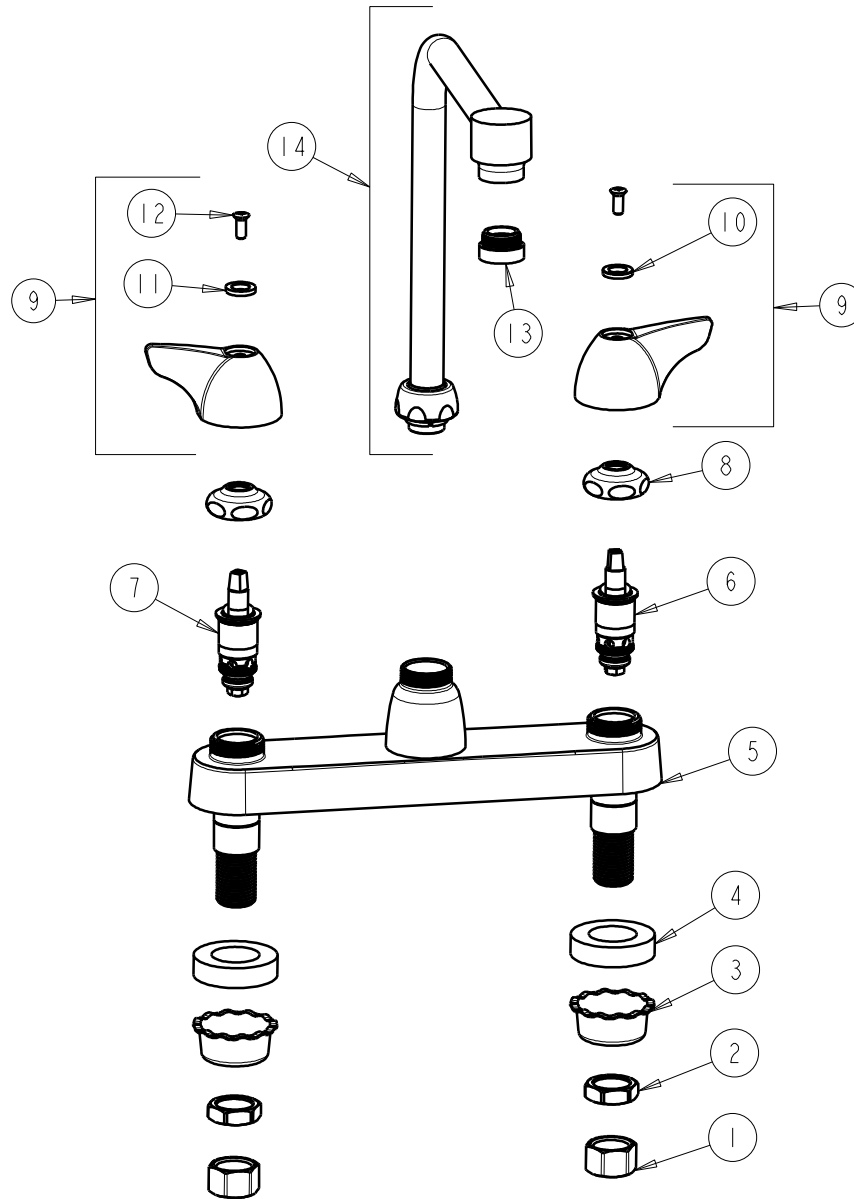

CHICAGO FAUCETS
a Geberit company

2100 South Clearwater Drive
Des Plaines, IL 60018
Phone: 847-803-5000
Fax: 847-803-5454
www.chicagofaucets.com

REPAIR PARTS

FITTING NO.

1100-HA8VPACP

SUBMITTED MODEL NO.

BY: JAR

DATE: 03-10-09

CHK: *JAR*

REV:

ITEM NO.

FOR TECHNICAL ASSISTANCE
1-800-TEC-TRUE (1-800-832-8783)

ITEM	PART NO.	DESCRIPTION	ITEM	PART NO.	DESCRIPTION
1	49-005JKRBF	COUPLING NUT	8	1-214JKCP	CAP
2	49-004JKRBF	LOCKNUT	9	1000-PRJKCP	WING HANDLE ASSEMBLY (PAIR)
3	1797-114JKNF	BASIN COCK WASHER	10	633-123JKNF	INDEX BUTTON (BLUE)
4	555-313JKNF	WASHER	11	633-023JKNF	INDEX BUTTON (RED)
5	—	VALVE BODY (NOT SOLD SEPARATELY)	12	420-010JKRCF	SCREW, 10-32 UNC PH 1/2
6	1-099XTJKNF	QUATURN UNIT (RH)	13	E12VPJKCP	V.R. SOFTFLO AERATOR W/ KEY
7	1-100XTJKNF	QUATURN UNIT (LH)	14	HA8VPAJKCP	FOR PARTS SEE HA8VPAJKCP