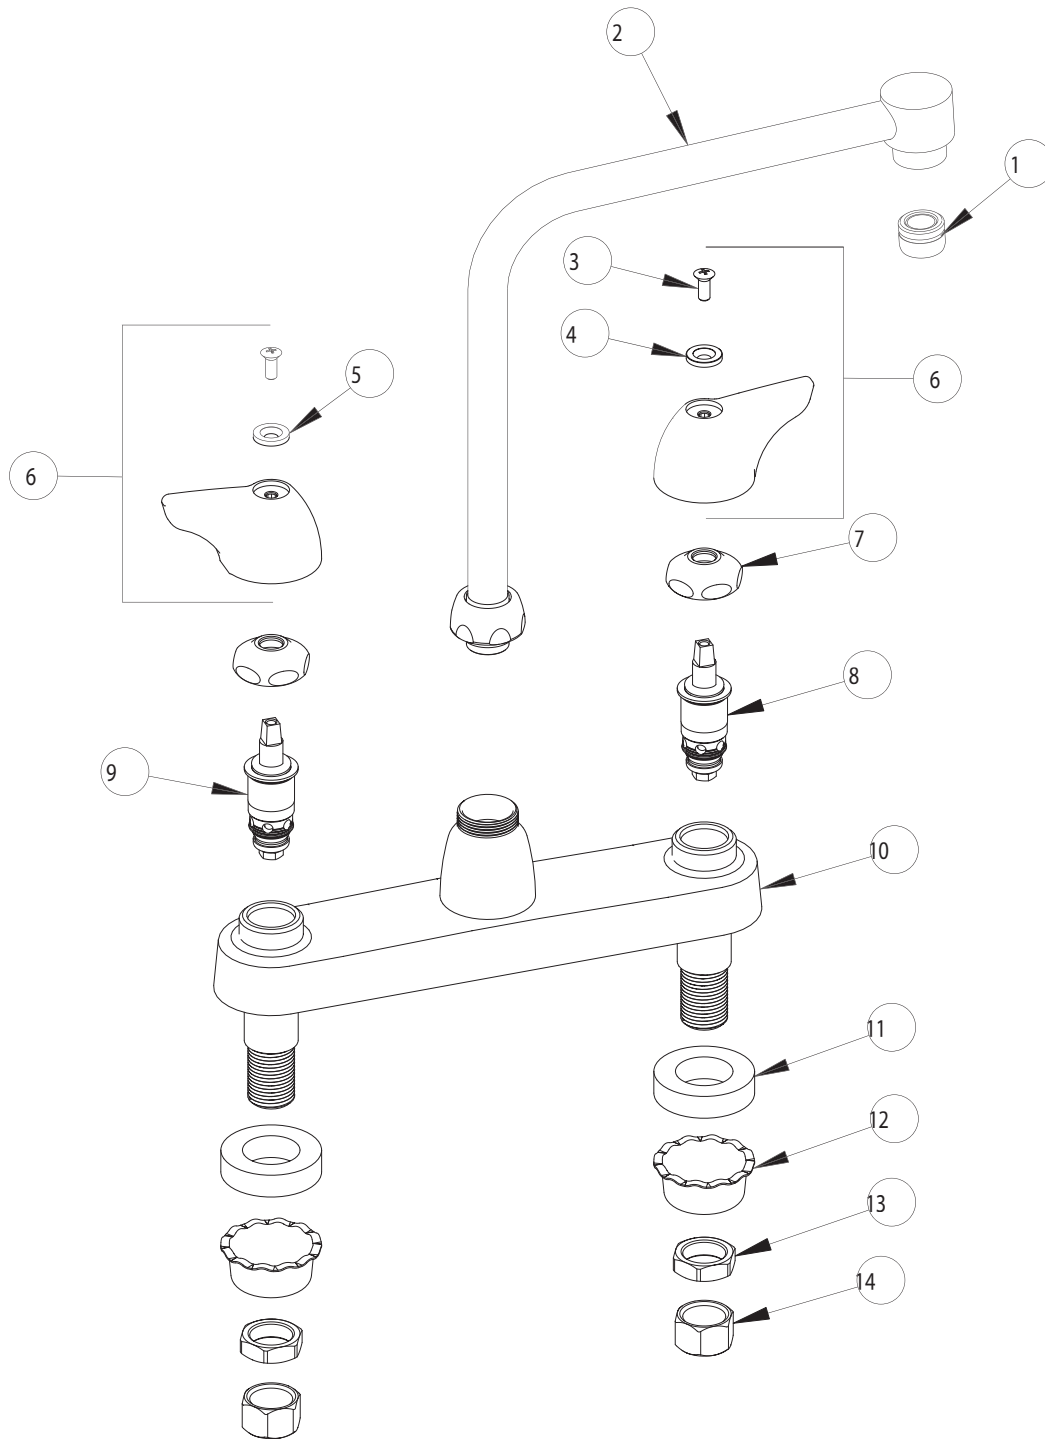

PARTS LIST

BY:

SID

FINISH:

AS SPECIFIED

CHK'D:

DATE:

11-02-01

1100-HA8

ITEM NO.	PART NO.	DESCRIPTION	ITEM NO.	PART NO.	DESCRIPTION
1	E12	SOFTFLO OUTLET	8	1-099XT	QUATURN UNIT (RH)
2	HA8	FOR PARTS SEE HA8	9	1-100XT	QUATURN UNIT (LH)
3	420-010	SCREW	10	----	VALVE BODY (NOT SOLD SEPARATELY)
4	633-123	INDEX BUTTON (BLUE)	11	555-313	WASHER
5	633-023	INDEX BUTTON (RED)	12	1797-114	BASIN COCK WASHER
6	1000PR	HANDLE HOT/COLD	13	49-004	LOCKNUT
7	1-214	CAP	14	49-005	COUPLING NUT