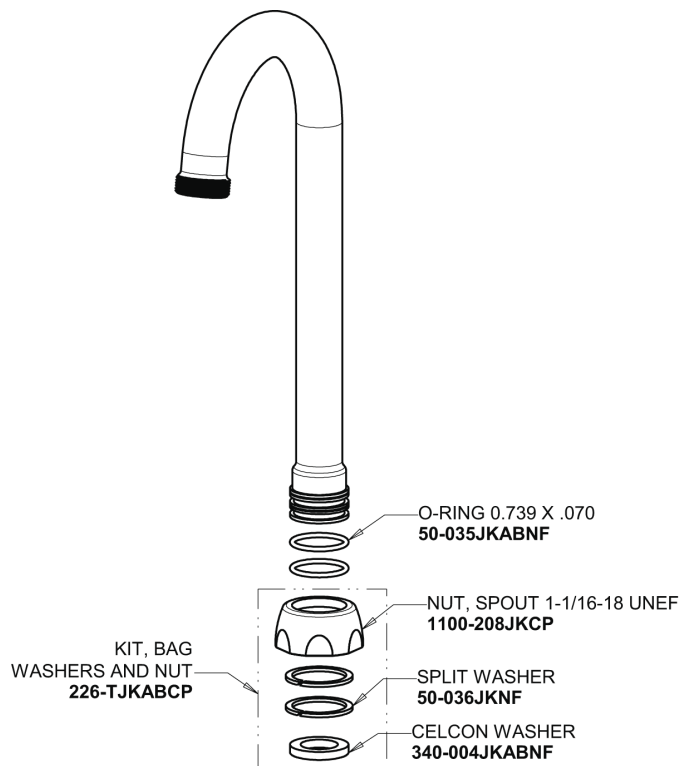

Repair Parts

895-317E29VPCABCP

Hot and Cold Water Sink Faucet

**CHICAGO
FAUCETS**

a Geberit company

Base Parts:

4" Wristblade Handle 317-PRJKCP

3-1/2" Rigid / Swing Gooseneck Spout GN1AJKABCP

Lam-a-Flo Outlet with Adapter E29JKABCP

Quaturn Compression Operating Cartridge (pair) 1-099XTJKABNF (right) 1-100XTJKABNF (left)

For Technical Assistance:

Phone: 800-TEC-TRUE (832-8783)

Email: techsupport.us@chicagofaucets.com