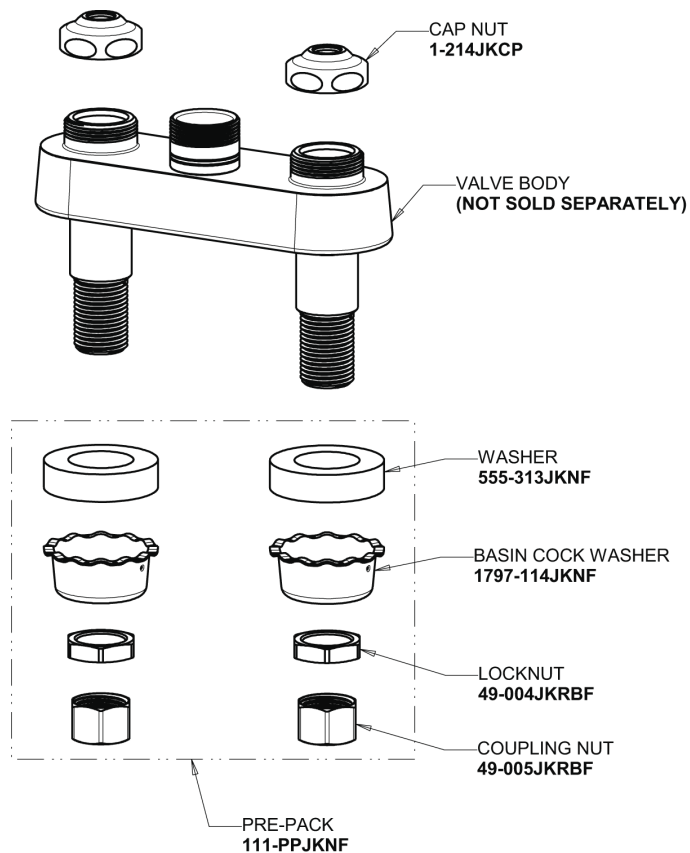

Repair Parts

895-317E29VPCABCP

Hot and Cold Water Sink Faucet

**CHICAGO
FAUCETS**

a Geberit company

Base Parts:

4" Wristblade Handle 317-PRJKCP

3-1/2" Rigid / Swing Gooseneck Spout GN1AJKABCP

Lam-a-Flo Outlet with Adapter E29JKABCP

Quaturn Compression Operating Cartridge (pair) 1-099XTJKABNF (right) 1-100XTJKABNF (left)

For Technical Assistance:

Phone: 800-TEC-TRUE (832-8783)

Email: techsupport.us@chicagofaucets.com