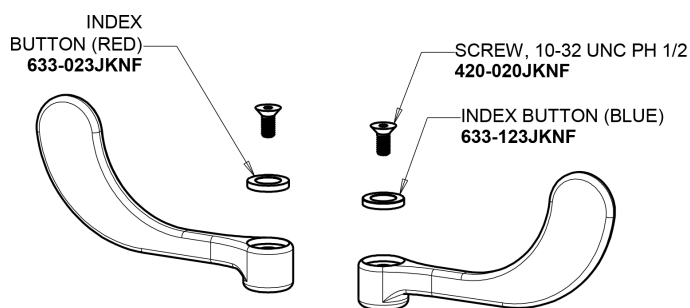

Repair Parts

895-317E29VPCABCP

Hot and Cold Water Sink Faucet

**CHICAGO
FAUCETS**

a Geberit company

Base Parts:

4" Wristblade Handle 317-PRJKCP

3-1/2" Rigid / Swing Gooseneck Spout GN1AJKABCP

Lam-a-Flo Outlet with Adapter E29JKABCP

Quaturn Compression Operating Cartridge (pair) 1-099XTJKABNF (right) 1-100XTJKABNF (left)

For Technical Assistance:

Phone: 800-TEC-TRUE (832-8783)

Email: techsupport.us@chicagofaucets.com