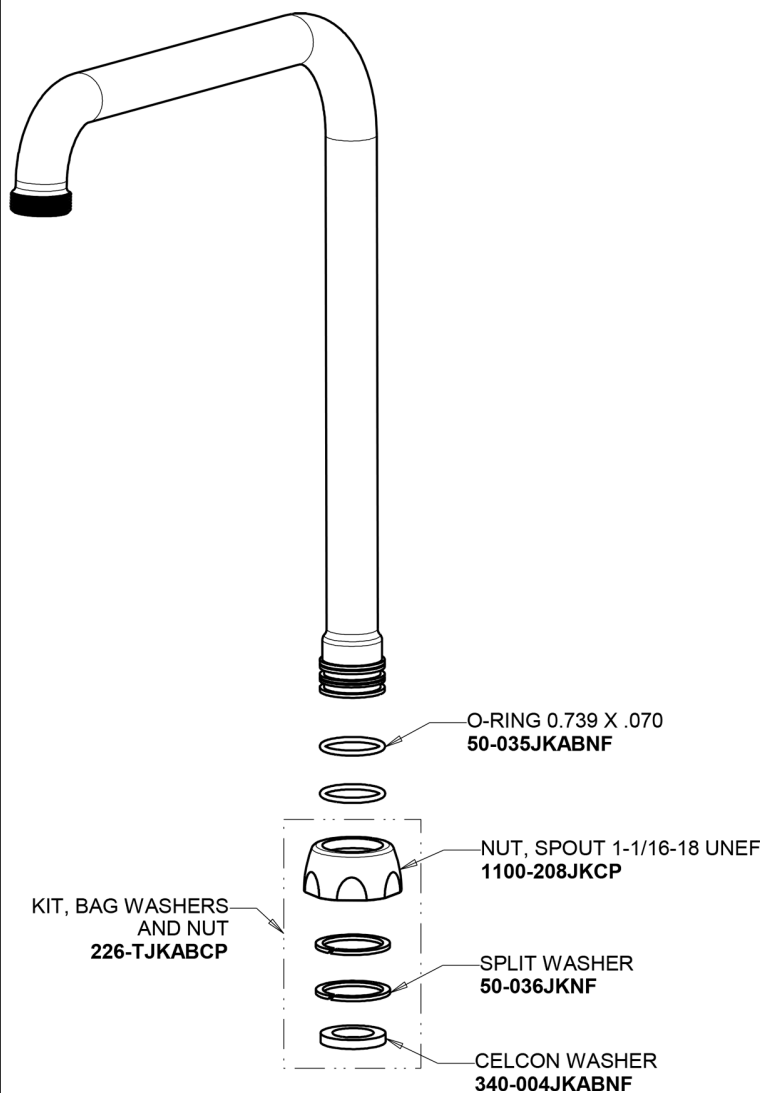

Repair Parts

1100-HA8-317ABCP

Hot and Cold Water Sink Faucet

**CHICAGO
FAUCETS**

a Geberit company

Base Parts:

8" Rigid / Swing High Arch Spout HA8AJKABCP

For Technical Assistance:

Hot and Cold Water Sink Faucet

**CHICAGO
FAUCETS** 

a Geberit company

4" Wristblade Handle
317-PRJKCP

2.2 GPM (8.3 L/min) Aerator
E3JKABCP

Quatern Compression Operating Cartridge (pair)
1-099XTJKABNF (right)
1-100XTJKABNF (left)