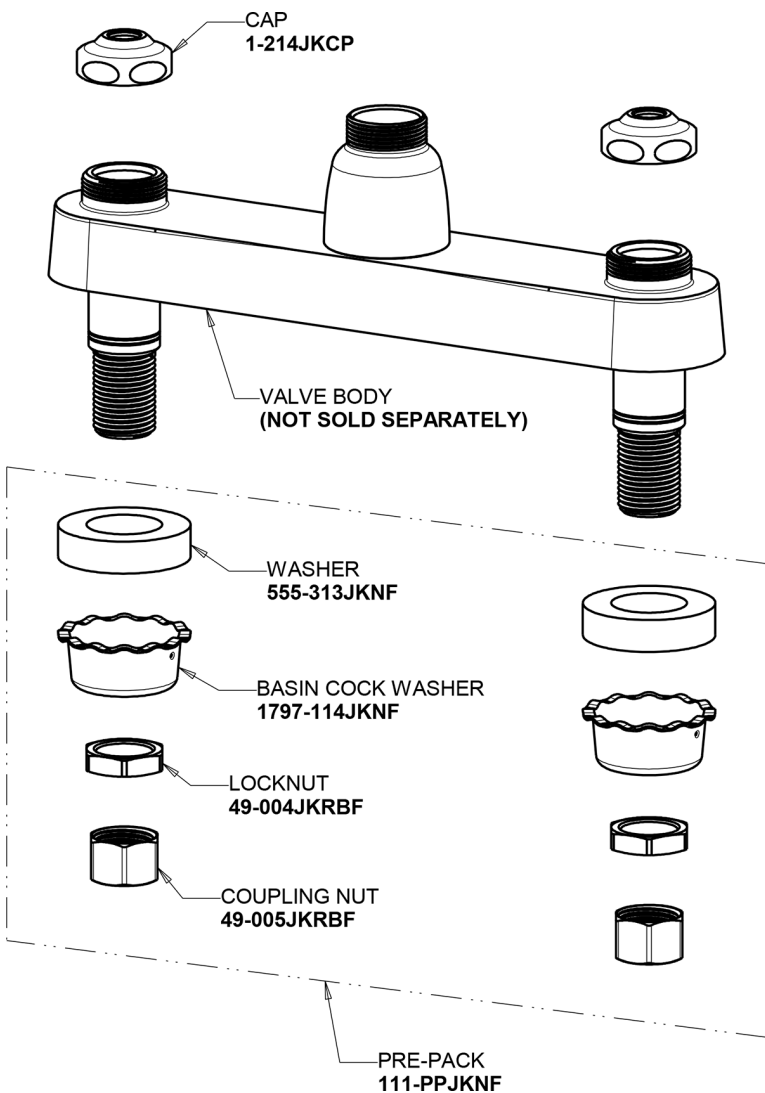

Repair Parts

1100-HA8-317ABCP

Hot and Cold Water Sink Faucet

**CHICAGO
FAUCETS**

a Geberit company

Base Parts:

8" Rigid / Swing High Arch Spout HA8AJKABCP

For Technical Assistance:

Hot and Cold Water Sink Faucet

**CHICAGO
FAUCETS** 

a Geberit company

4" Wristblade Handle
317-PRJKCP

2.2 GPM (8.3 L/min) Aerator
E3JKABCP

Quatern Compression Operating Cartridge (pair)
1-099XTJKABNF (right)
1-100XTJKABNF (left)