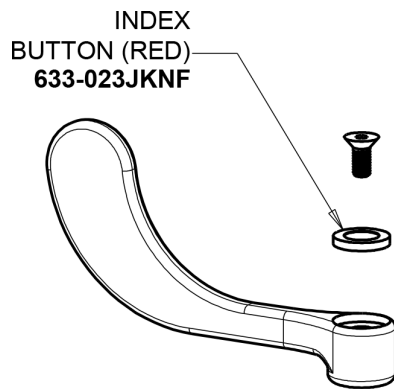

Repair Parts

1100-HA8-317ABCP

Hot and Cold Water Sink Faucet

**CHICAGO
FAUCETS**

a Geberit company

Base Parts:

8" Rigid / Swing High Arch Spout HA8AJKABCP

For Technical Assistance:

Hot and Cold Water Sink Faucet

**CHICAGO
FAUCETS** 

a Geberit company

4" Wristblade Handle
317-PRJKCP

2.2 GPM (8.3 L/min) Aerator
E3JKABCP

Quatern Compression Operating Cartridge (pair)
1-099XTJKABNF (right)
1-100XTJKABNF (left)