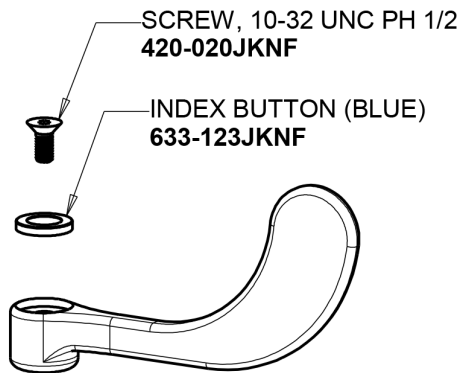

Repair Parts

1100-HA8-317ABCP

Hot and Cold Water Sink Faucet

**CHICAGO
FAUCETS**

a Geberit company

Base Parts:

8" Rigid / Swing High Arch Spout HA8AJKABCP

For Technical Assistance:

Hot and Cold Water Sink Faucet

**CHICAGO
FAUCETS** 

a Geberit company

4" Wristblade Handle
317-PRJKCP

2.2 GPM (8.3 L/min) Aerator
E3JKABCP

Quatern Compression Operating Cartridge (pair)
1-099XTJKABNF (right)
1-100XTJKABNF (left)