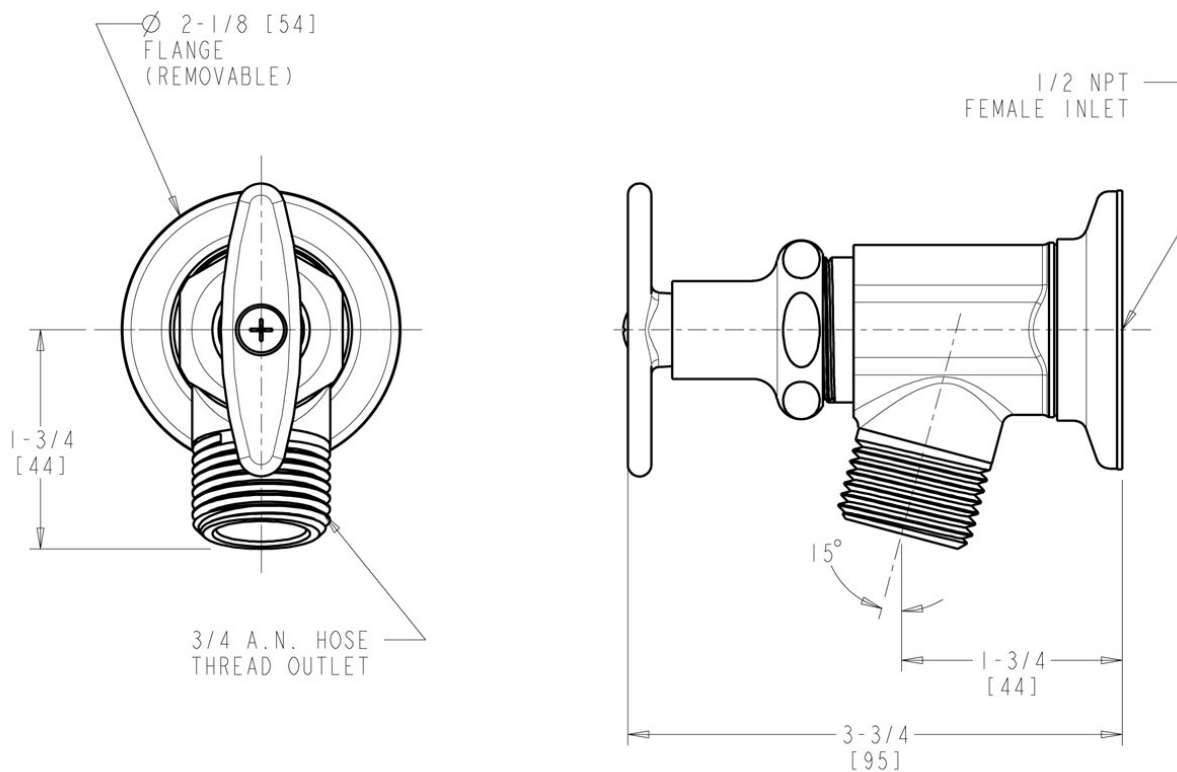

Washdown & Sill Fittings 293-CP

Product Type

Inside sill fitting

Features & Specifications

- Vandal Proof 2-1/4" tee handle
- Slow compression operating cartridge, left-hand
- CFNow! Item Ships in 3 Days

Performance Specification

Submitted as Shown Submitted with Variations

Date _____

Architect/Engineer Specification

Chicago Faucets No. 293-CP, Inside Sill Fitting, wall-mounted, chrome plated. 2-1/4" metal tee handle with square, tapered broach. Slow compression rebuildable cartridge, opens and closes 360° for fine adjustment, closes with water pressure, features square, tapered stem. 1/2" NPT female thread inlet. 3/4" male hose thread outlet. Slip wall flange.