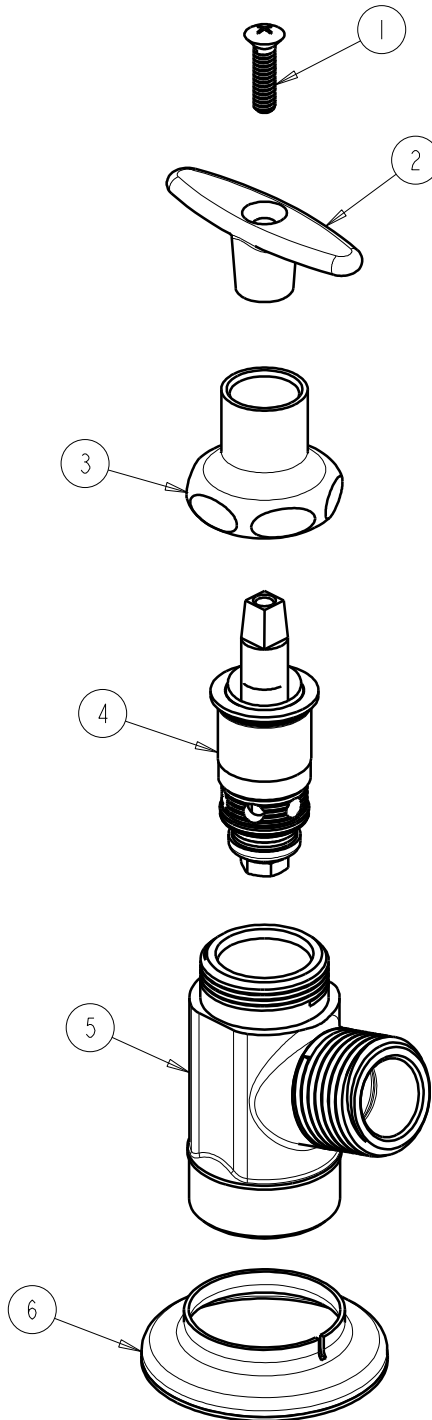

CHICAGO FAUCETS
 a Geberit company

2100 South Clearwater Drive
 Des Plaines, IL 60018
 Phone: 847-803-5000
 Fax: 847-803-5454
 www.chicagofaucets.com

REPAIR PARTS

BY: SID DATE: 04-08-02
 CHK: *[Signature]* REV: 06-11-09

FITTING NO.

293-RCF

SUBMITTED MODEL NO.

ITEM NO.

FOR TECHNICAL ASSISTANCE
 1-800-TEC-TRUE (1-800-832-8783)

ITEM	PART NO.	DESCRIPTION
1	250-093JKRCF	SCREW
2	293-006JKRCF	HANDLE, TEE INCLUDES SCREW
3	1-246JKCP	NUT, CAP LOOSE KEY 1-1/8-18 UNEF
4	217-XTLHJKNF	CARTRIDGE, SLO-COMPRESSION
5	-----	BODY NOT SOLD SEPARATELY
6	387-012JKRCF	FLANGE, HOSE BIBB